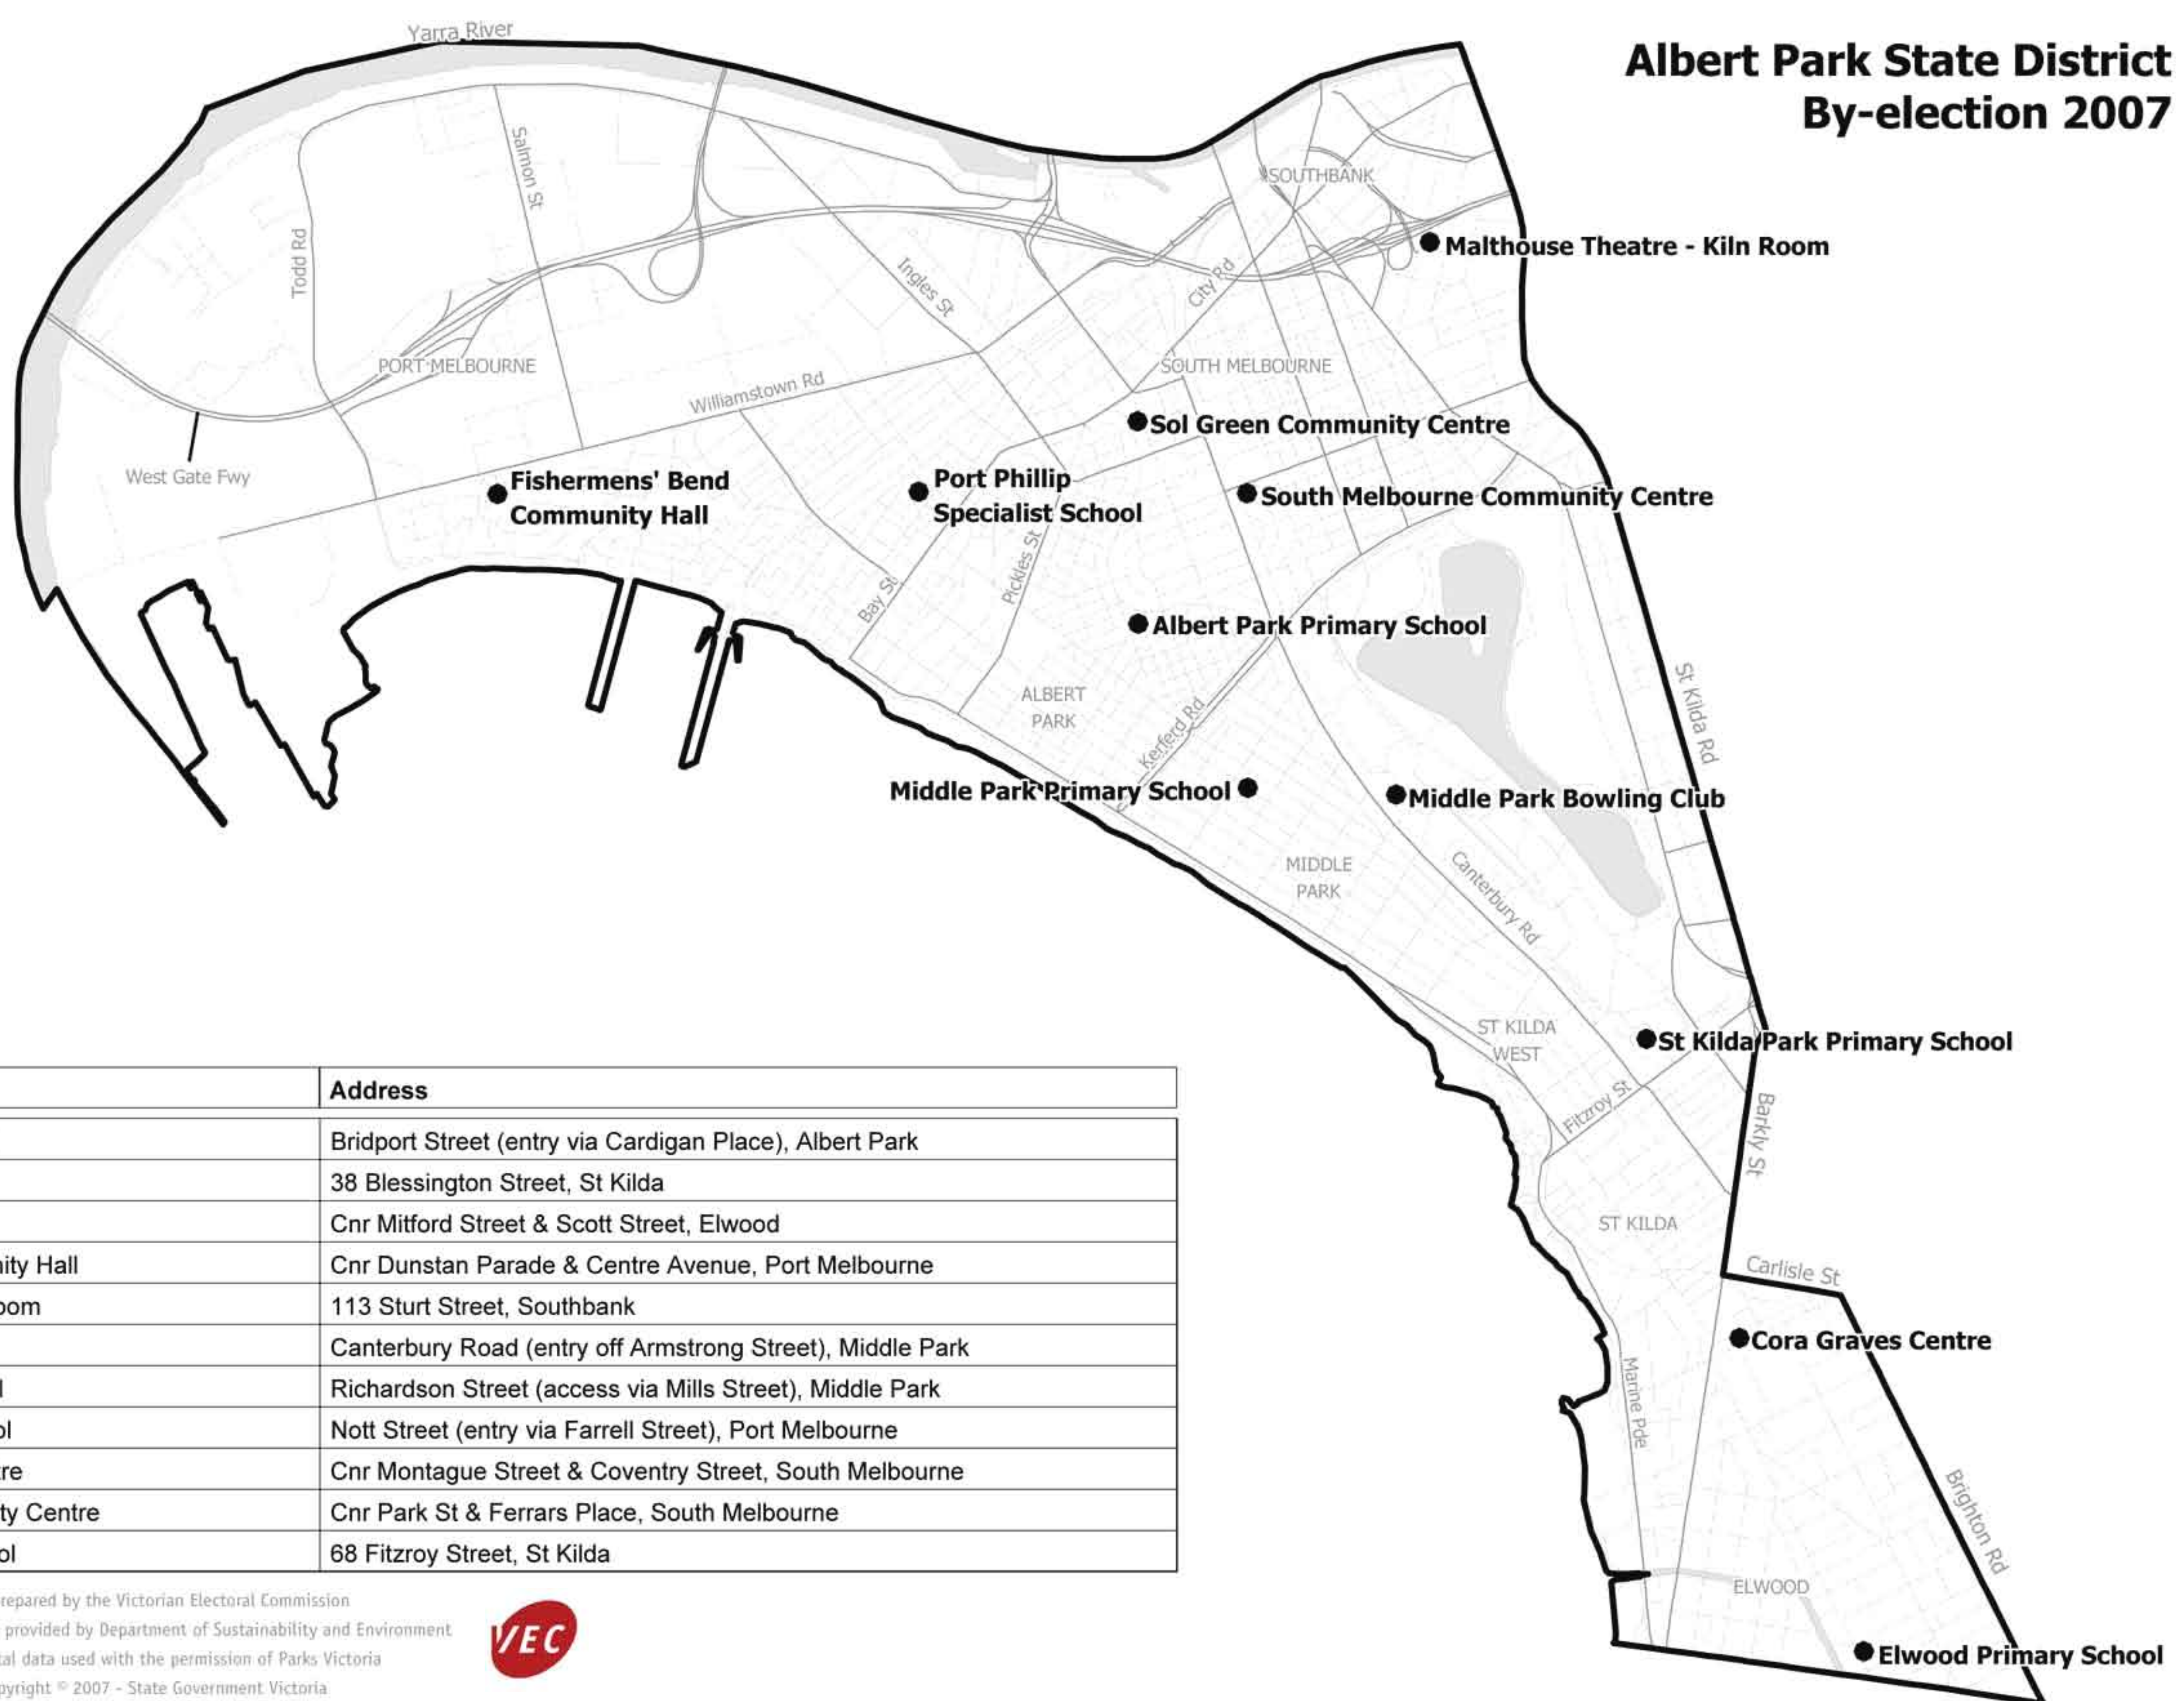

Albert Park State District By-election 2007

Map prepared by the Victorian Electoral Commission

Vicmap spatial data provided by Department of Sustainability and Environment

Parks digital data used with the permission of Parks Victoria