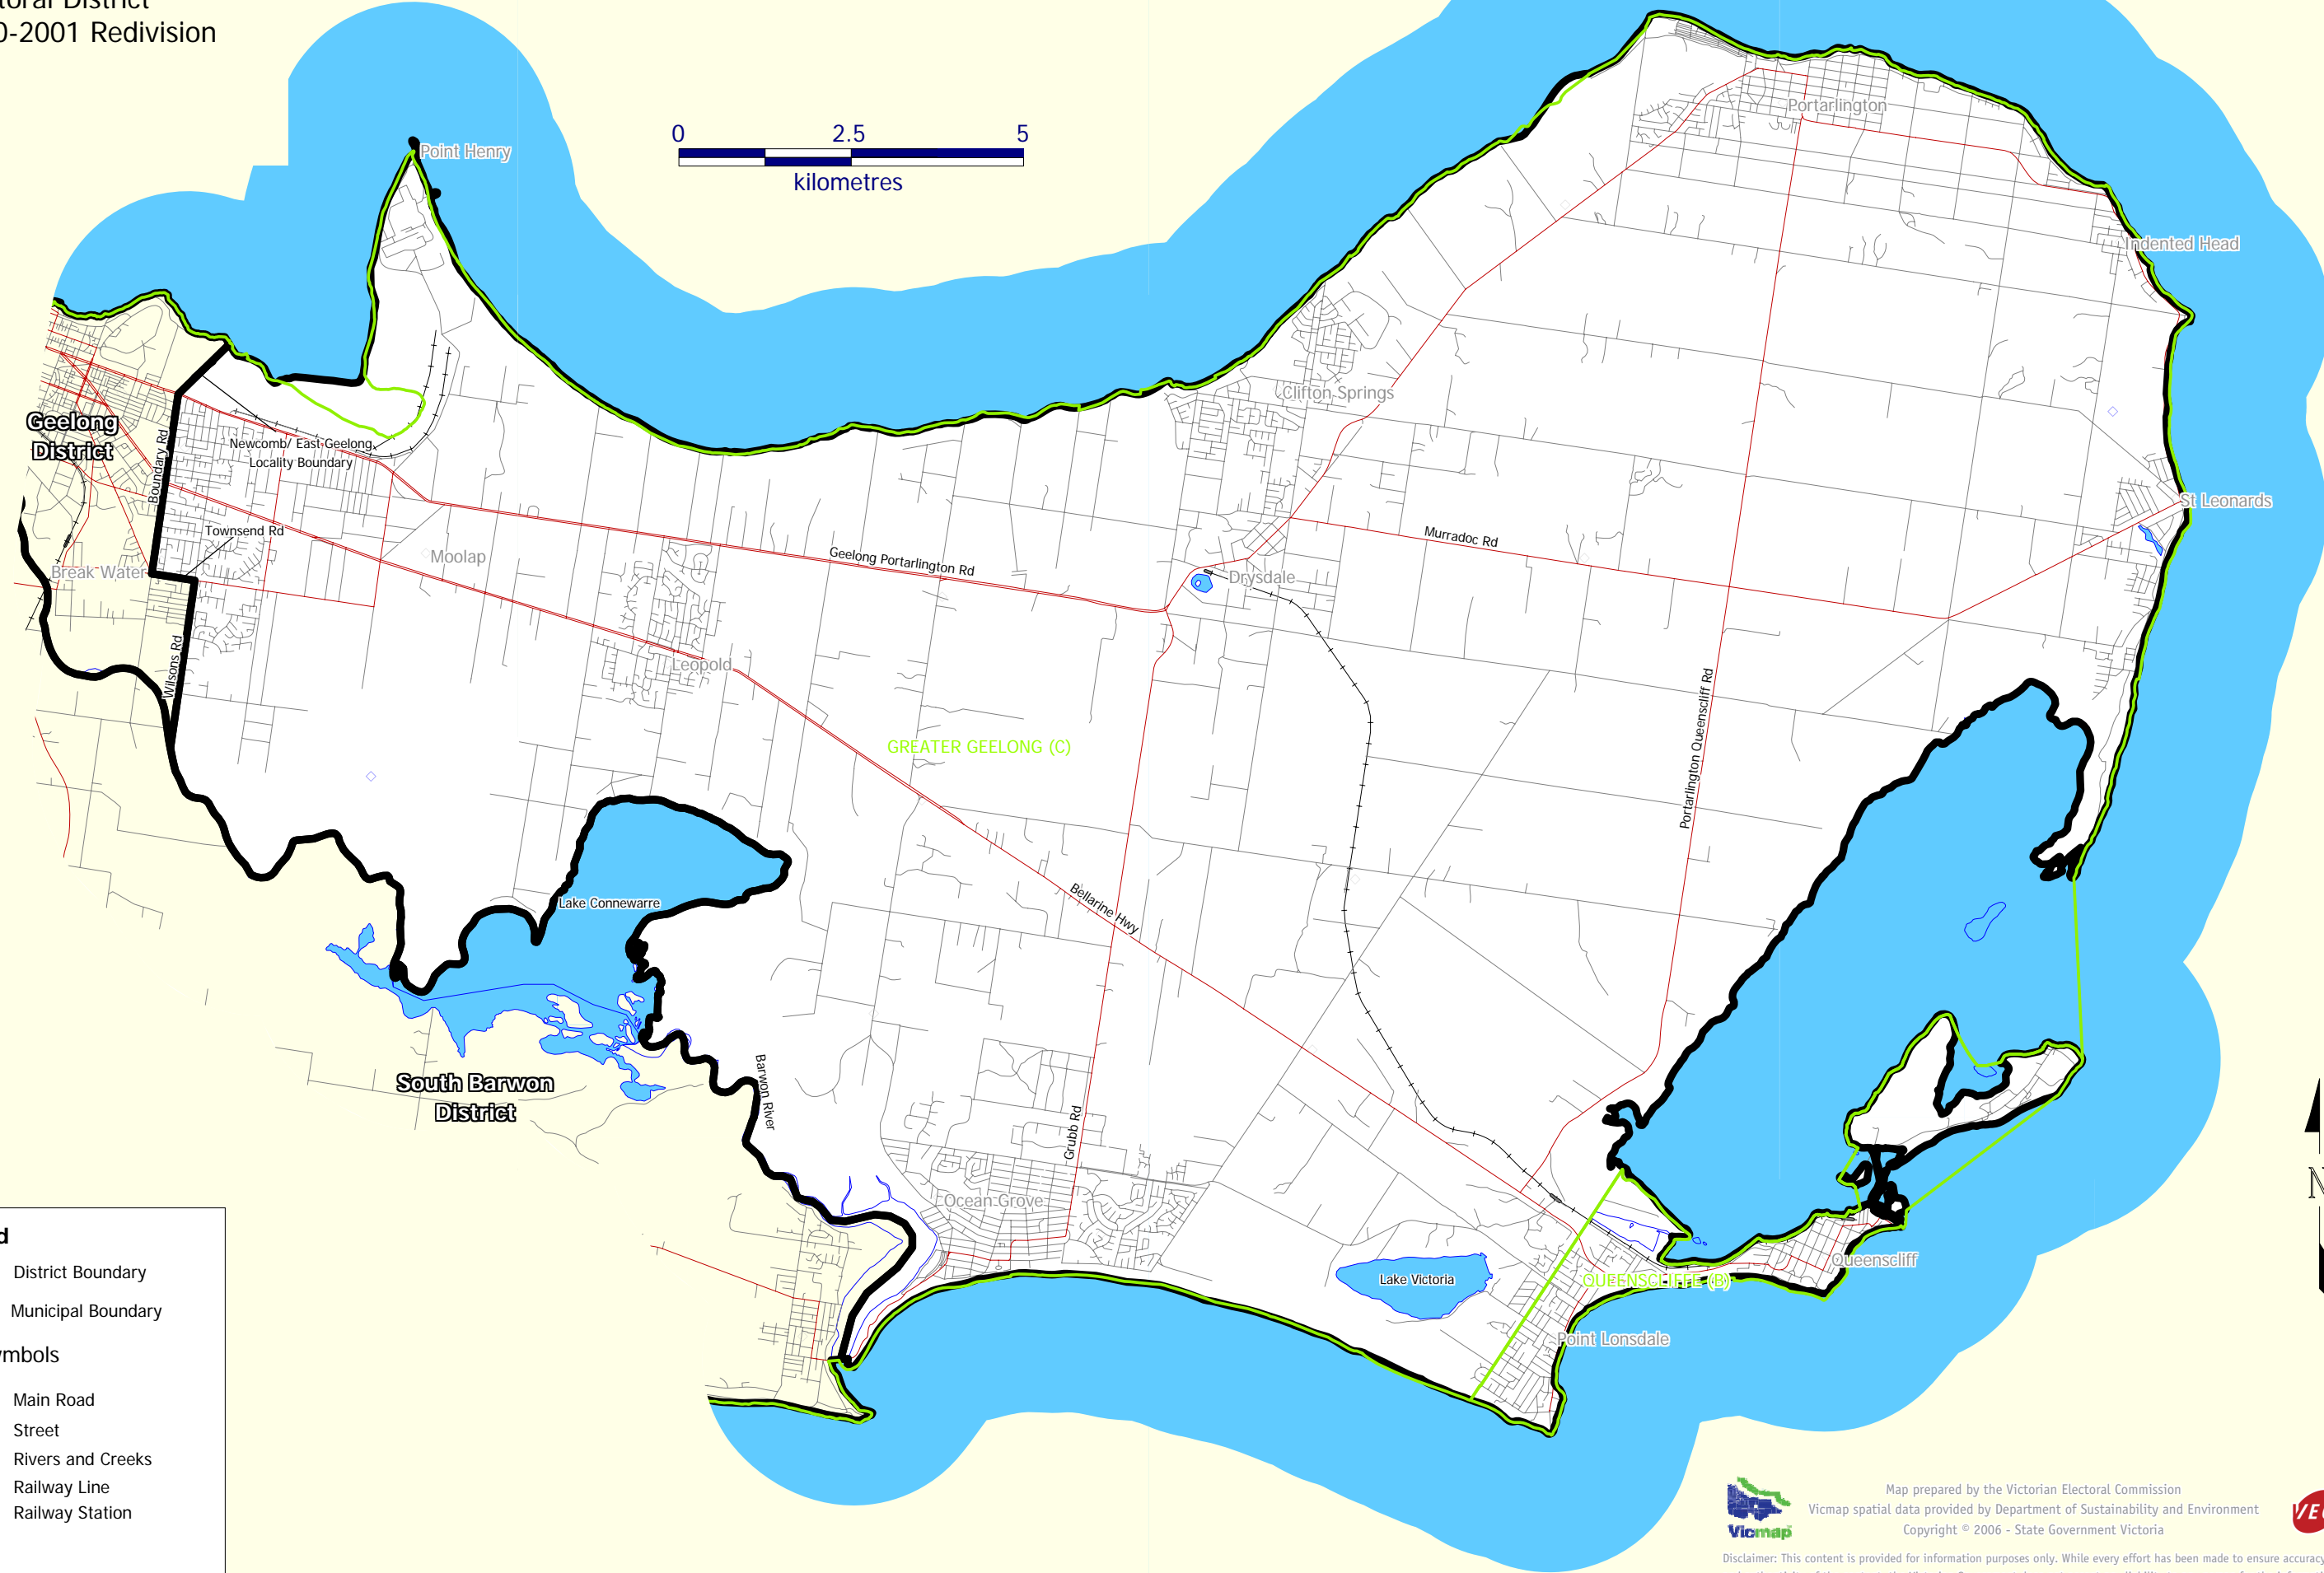

# Bellarine

Electoral District  
2000-2001 Redivision

**Legend**

- District Boundary
- Municipal Boundary

**Map Symbols**

- Main Road
- Street
- Rivers and Creeks
- Railway Line
- Railway Station