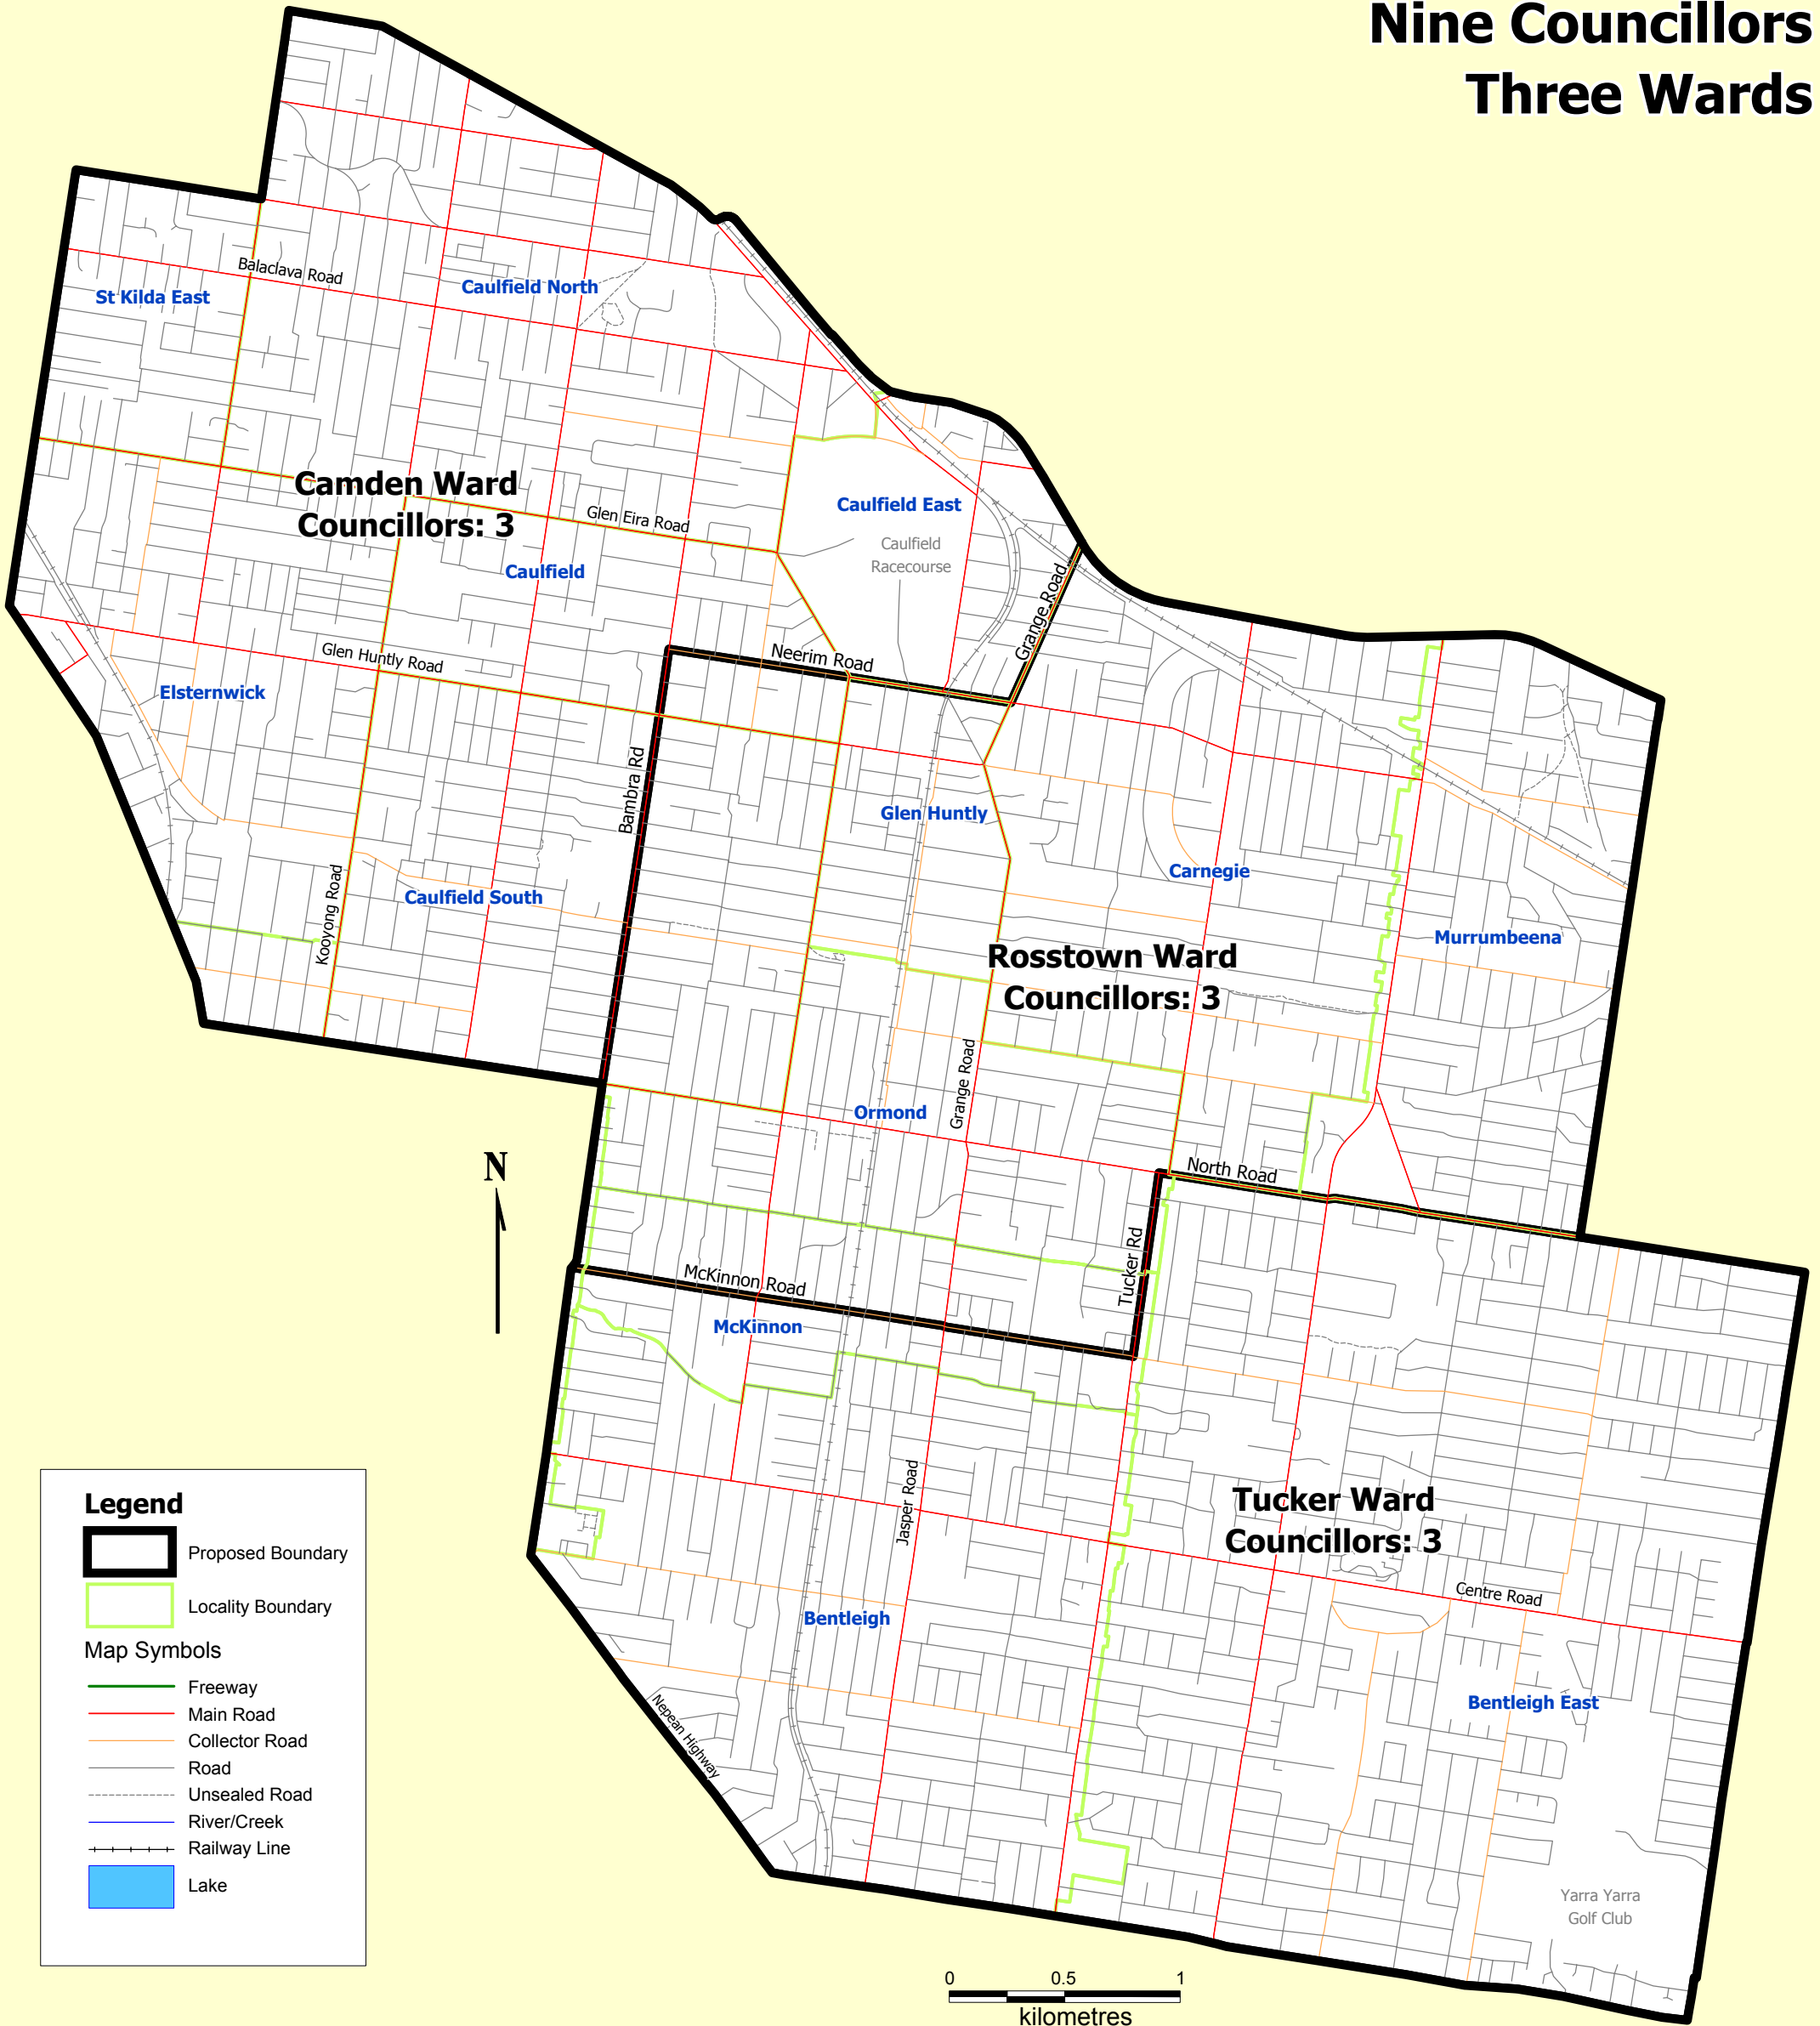

Glen Eira City Council

Map of Recommended Structure

Nine Councillors

Three Wards

Ward	Councillors	Voters	Deviation	area_sqkm
Camden	3	30,270	-3.24%	12.5075
Rosstown	3	32,070	+2.51%	11.6594
Tucker	3	31,514	+0.74%	14.5021
Totals for all Electorates	9	93,854	-3.24% to +2.51%	38.6689
Average		10,428		12.8896

Map prepared by the Victorian Electoral Commission
 Vicmap spatial data from Department of Sustainability and Environment
 Parks digital data used with the permission of Parks Victoria
 Copyright © 2005 - State Government Victoria