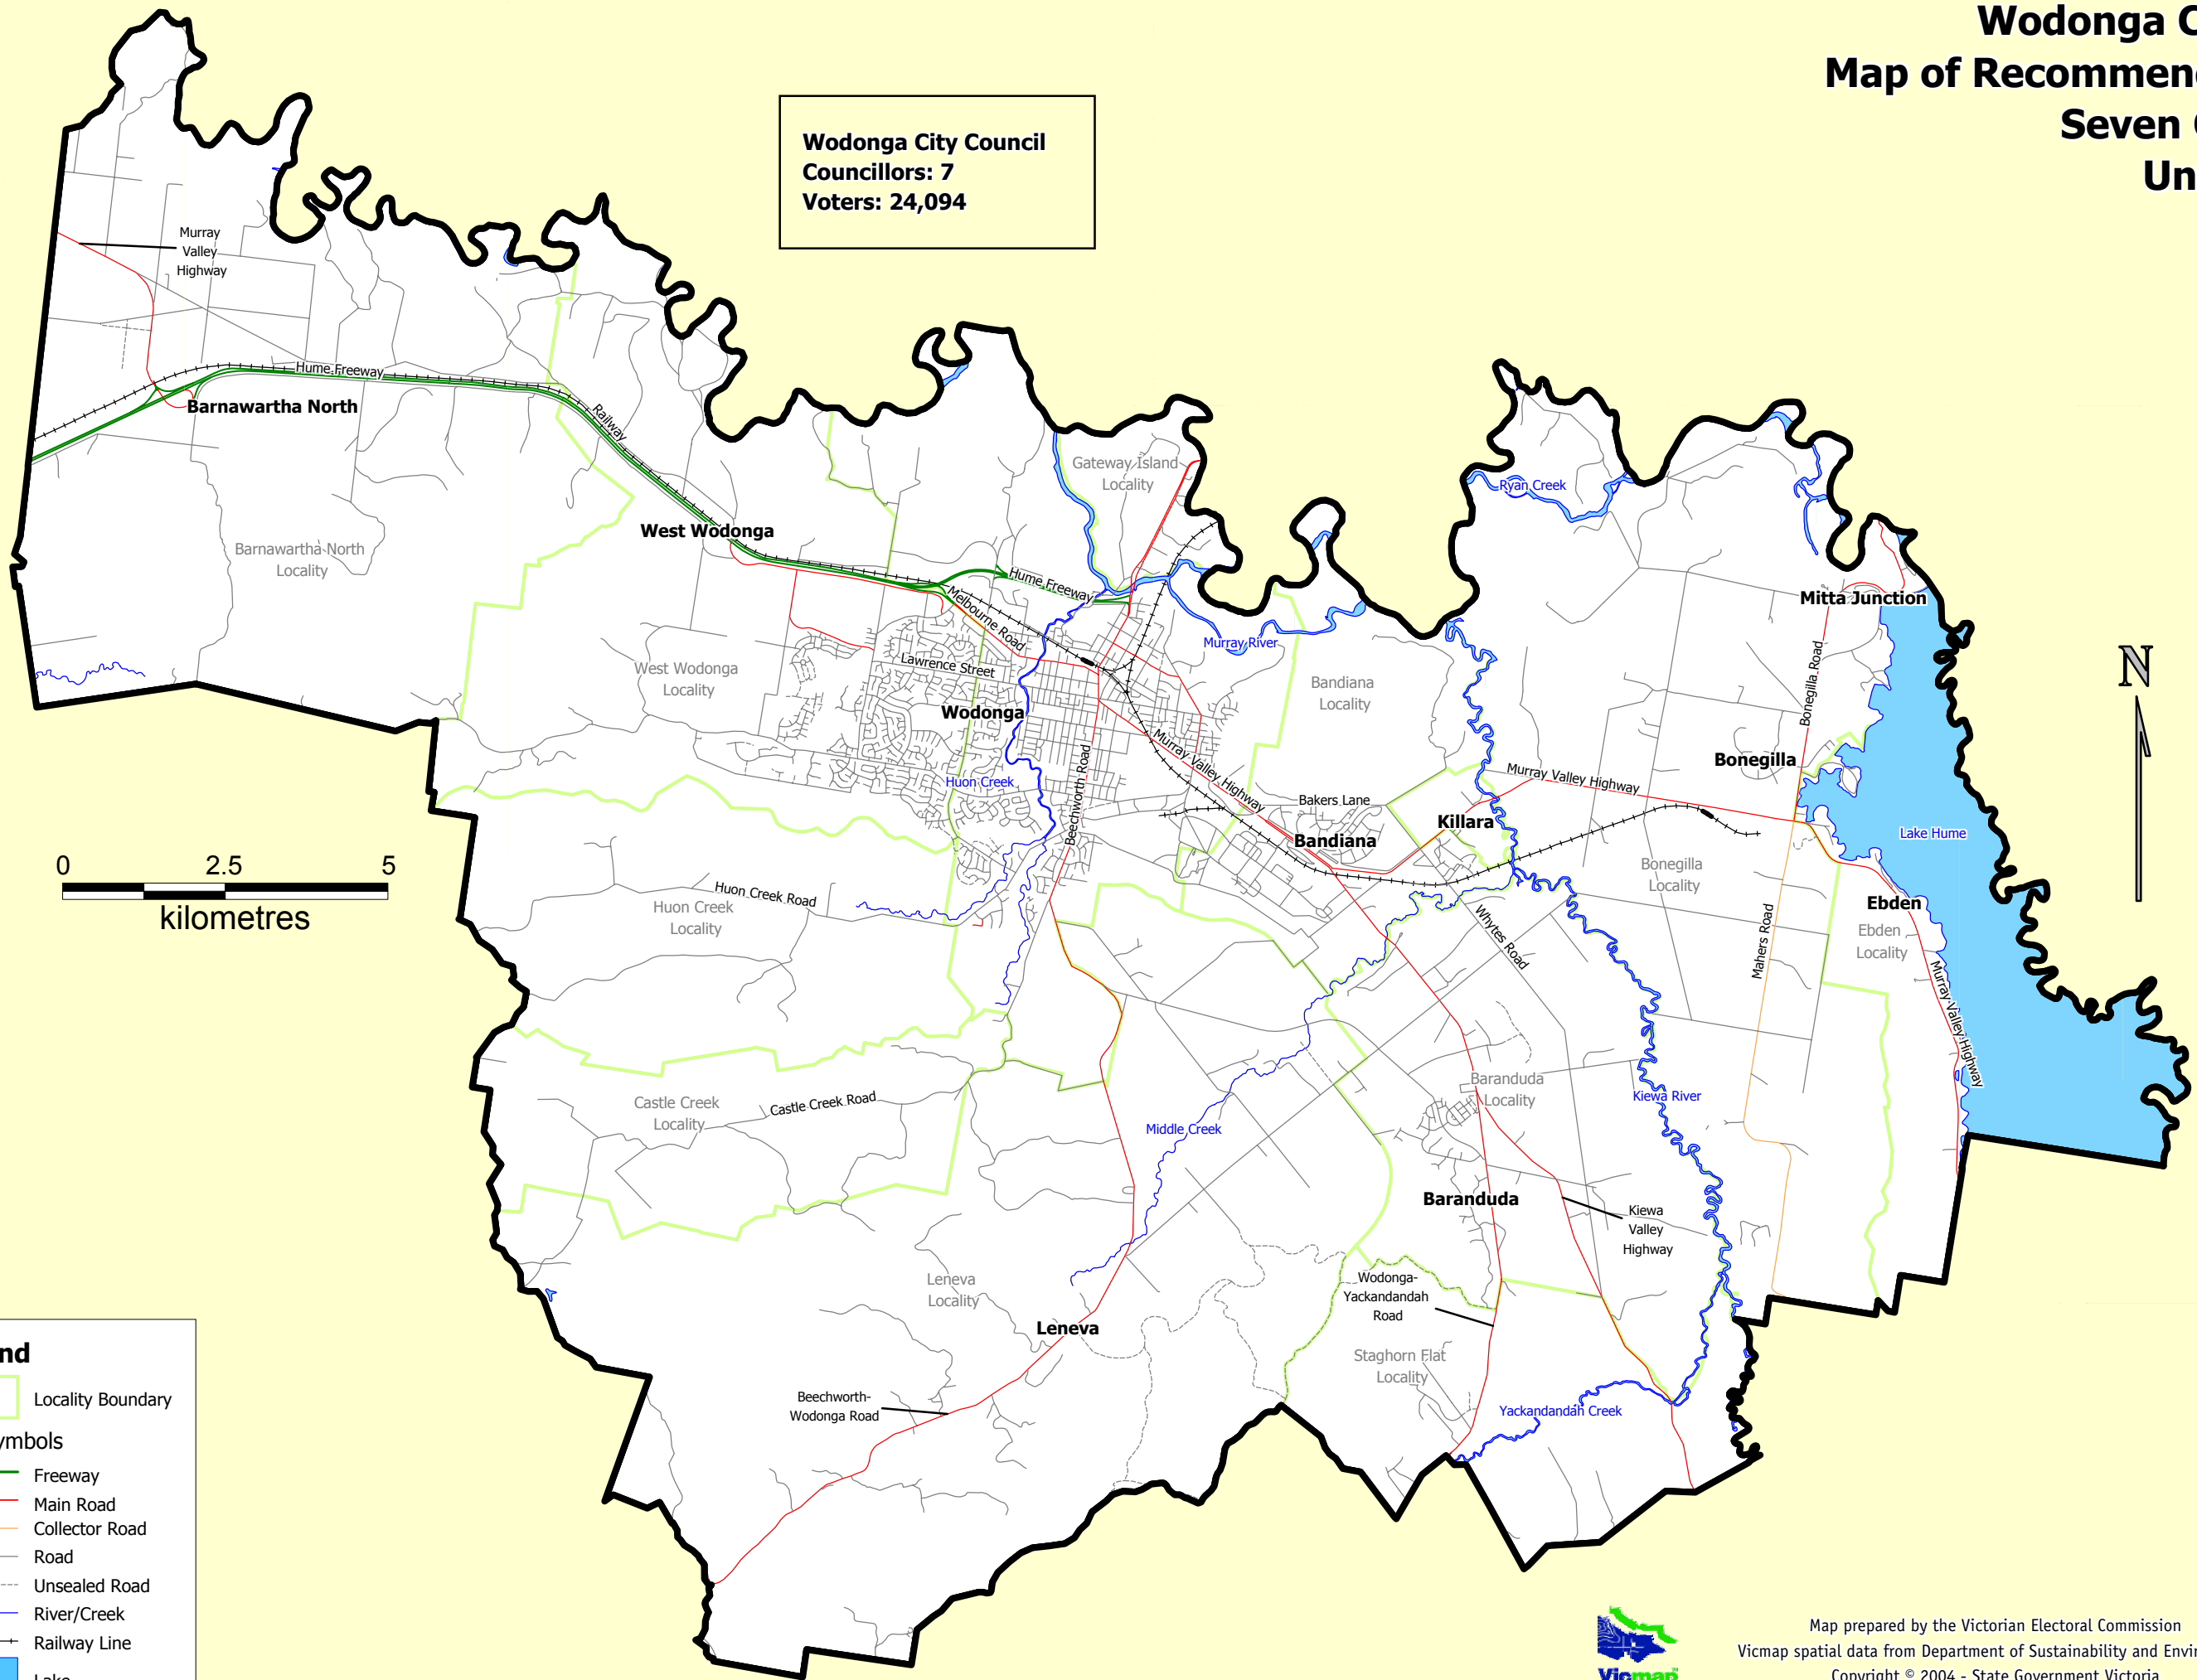

Wodonga City Council Map of Recommended Option Seven Councillors Unsubdivided

Wodonga City Council
Councillors: 7
Voters: 24,094

Legend

- Locality Boundary

Map Symbols

- Freeway
- Main Road
- Collector Road
- Road
- Unsealed Road
- River/Creek
- Railway Line
- Lake

Map prepared by the Victorian Electoral Commission
Vicmap spatial data from Department of Sustainability and Environment
Copyright © 2004 - State Government Victoria

Disclaimer: This content is provided for information purposes only. While every effort has been made to ensure accuracy and authenticity of the content, the Victorian Government does not accept any liability to any person for the information provided.