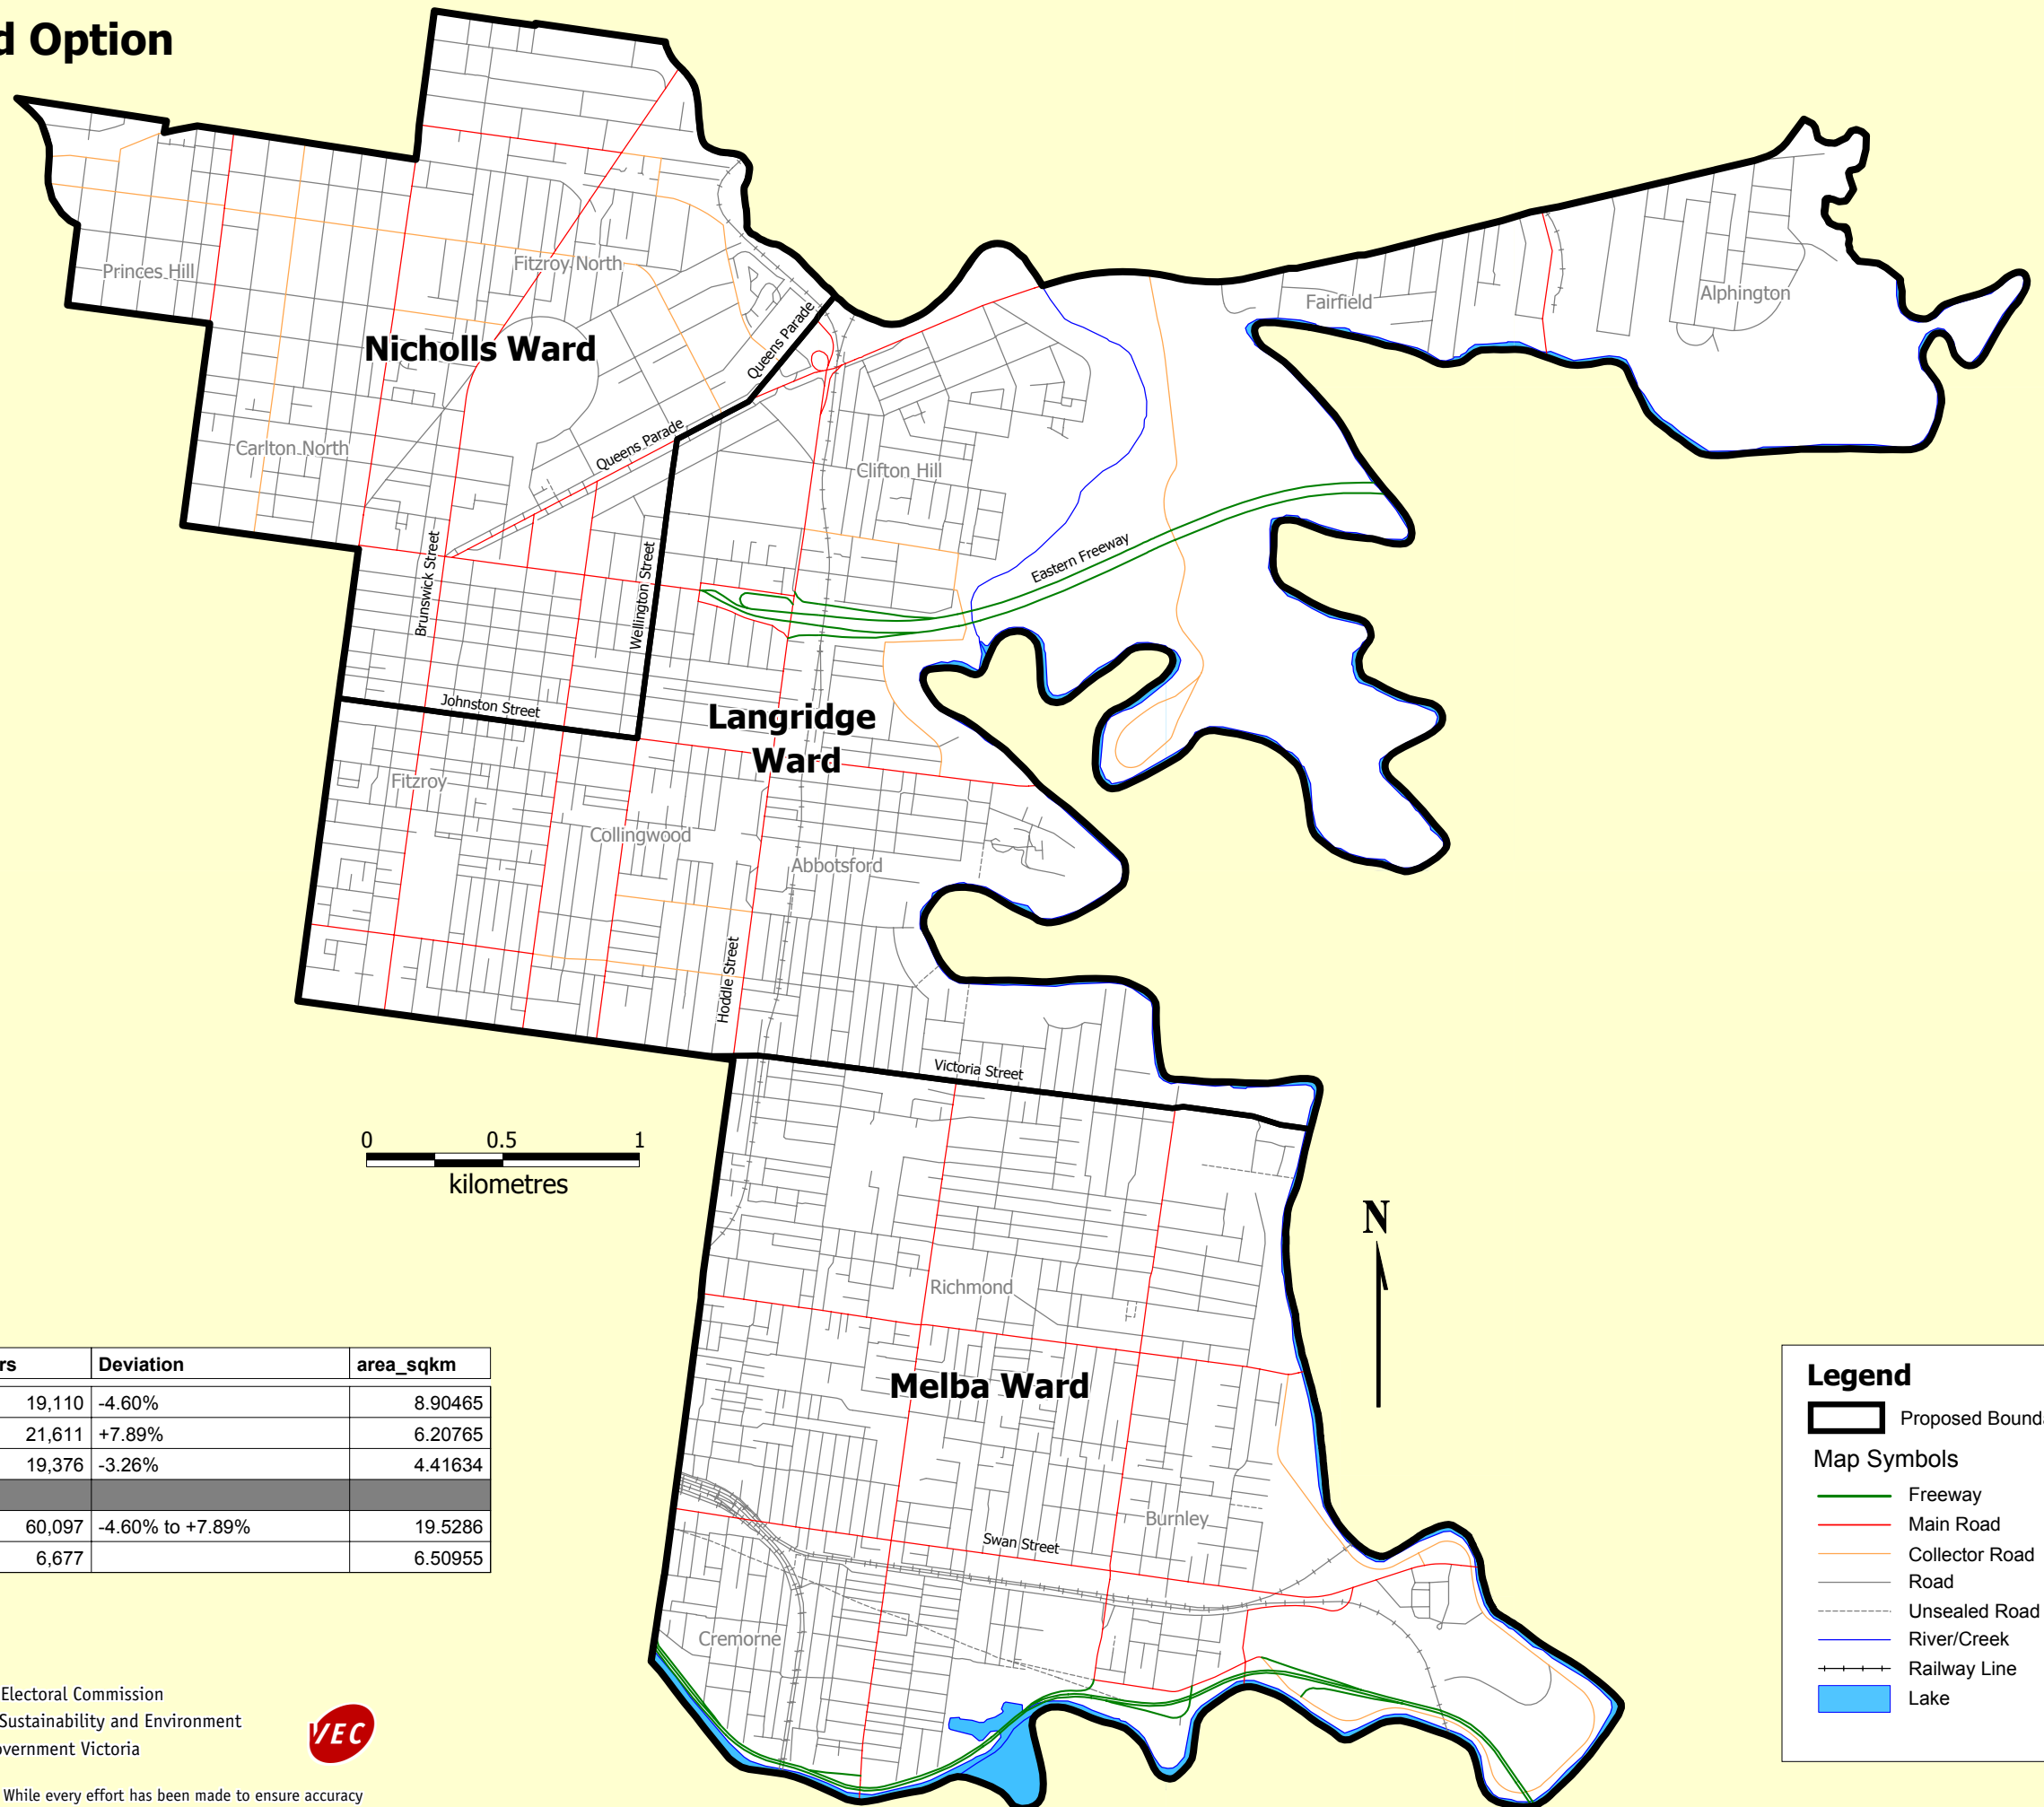

City of Yarra

Map of Recommended Option Three Wards Nine Councillors

Ward	Councillors	Voters	Deviation	area_sqkm
Langridge	3	19,110	-4.60%	8.90465
Melba	3	21,611	+7.89%	6.20765
Nicholls	3	19,376	-3.26%	4.41634
Totals for all Electorates	9	60,097	-4.60% to +7.89%	19.5286
Average		6,677		6.50955

Legend

- Proposed Boundary
- Map Symbols
 - Freeway
 - Main Road
 - Collector Road
 - Road
 - Unsealed Road
 - River/Creek
 - Railway Line
 - Lake