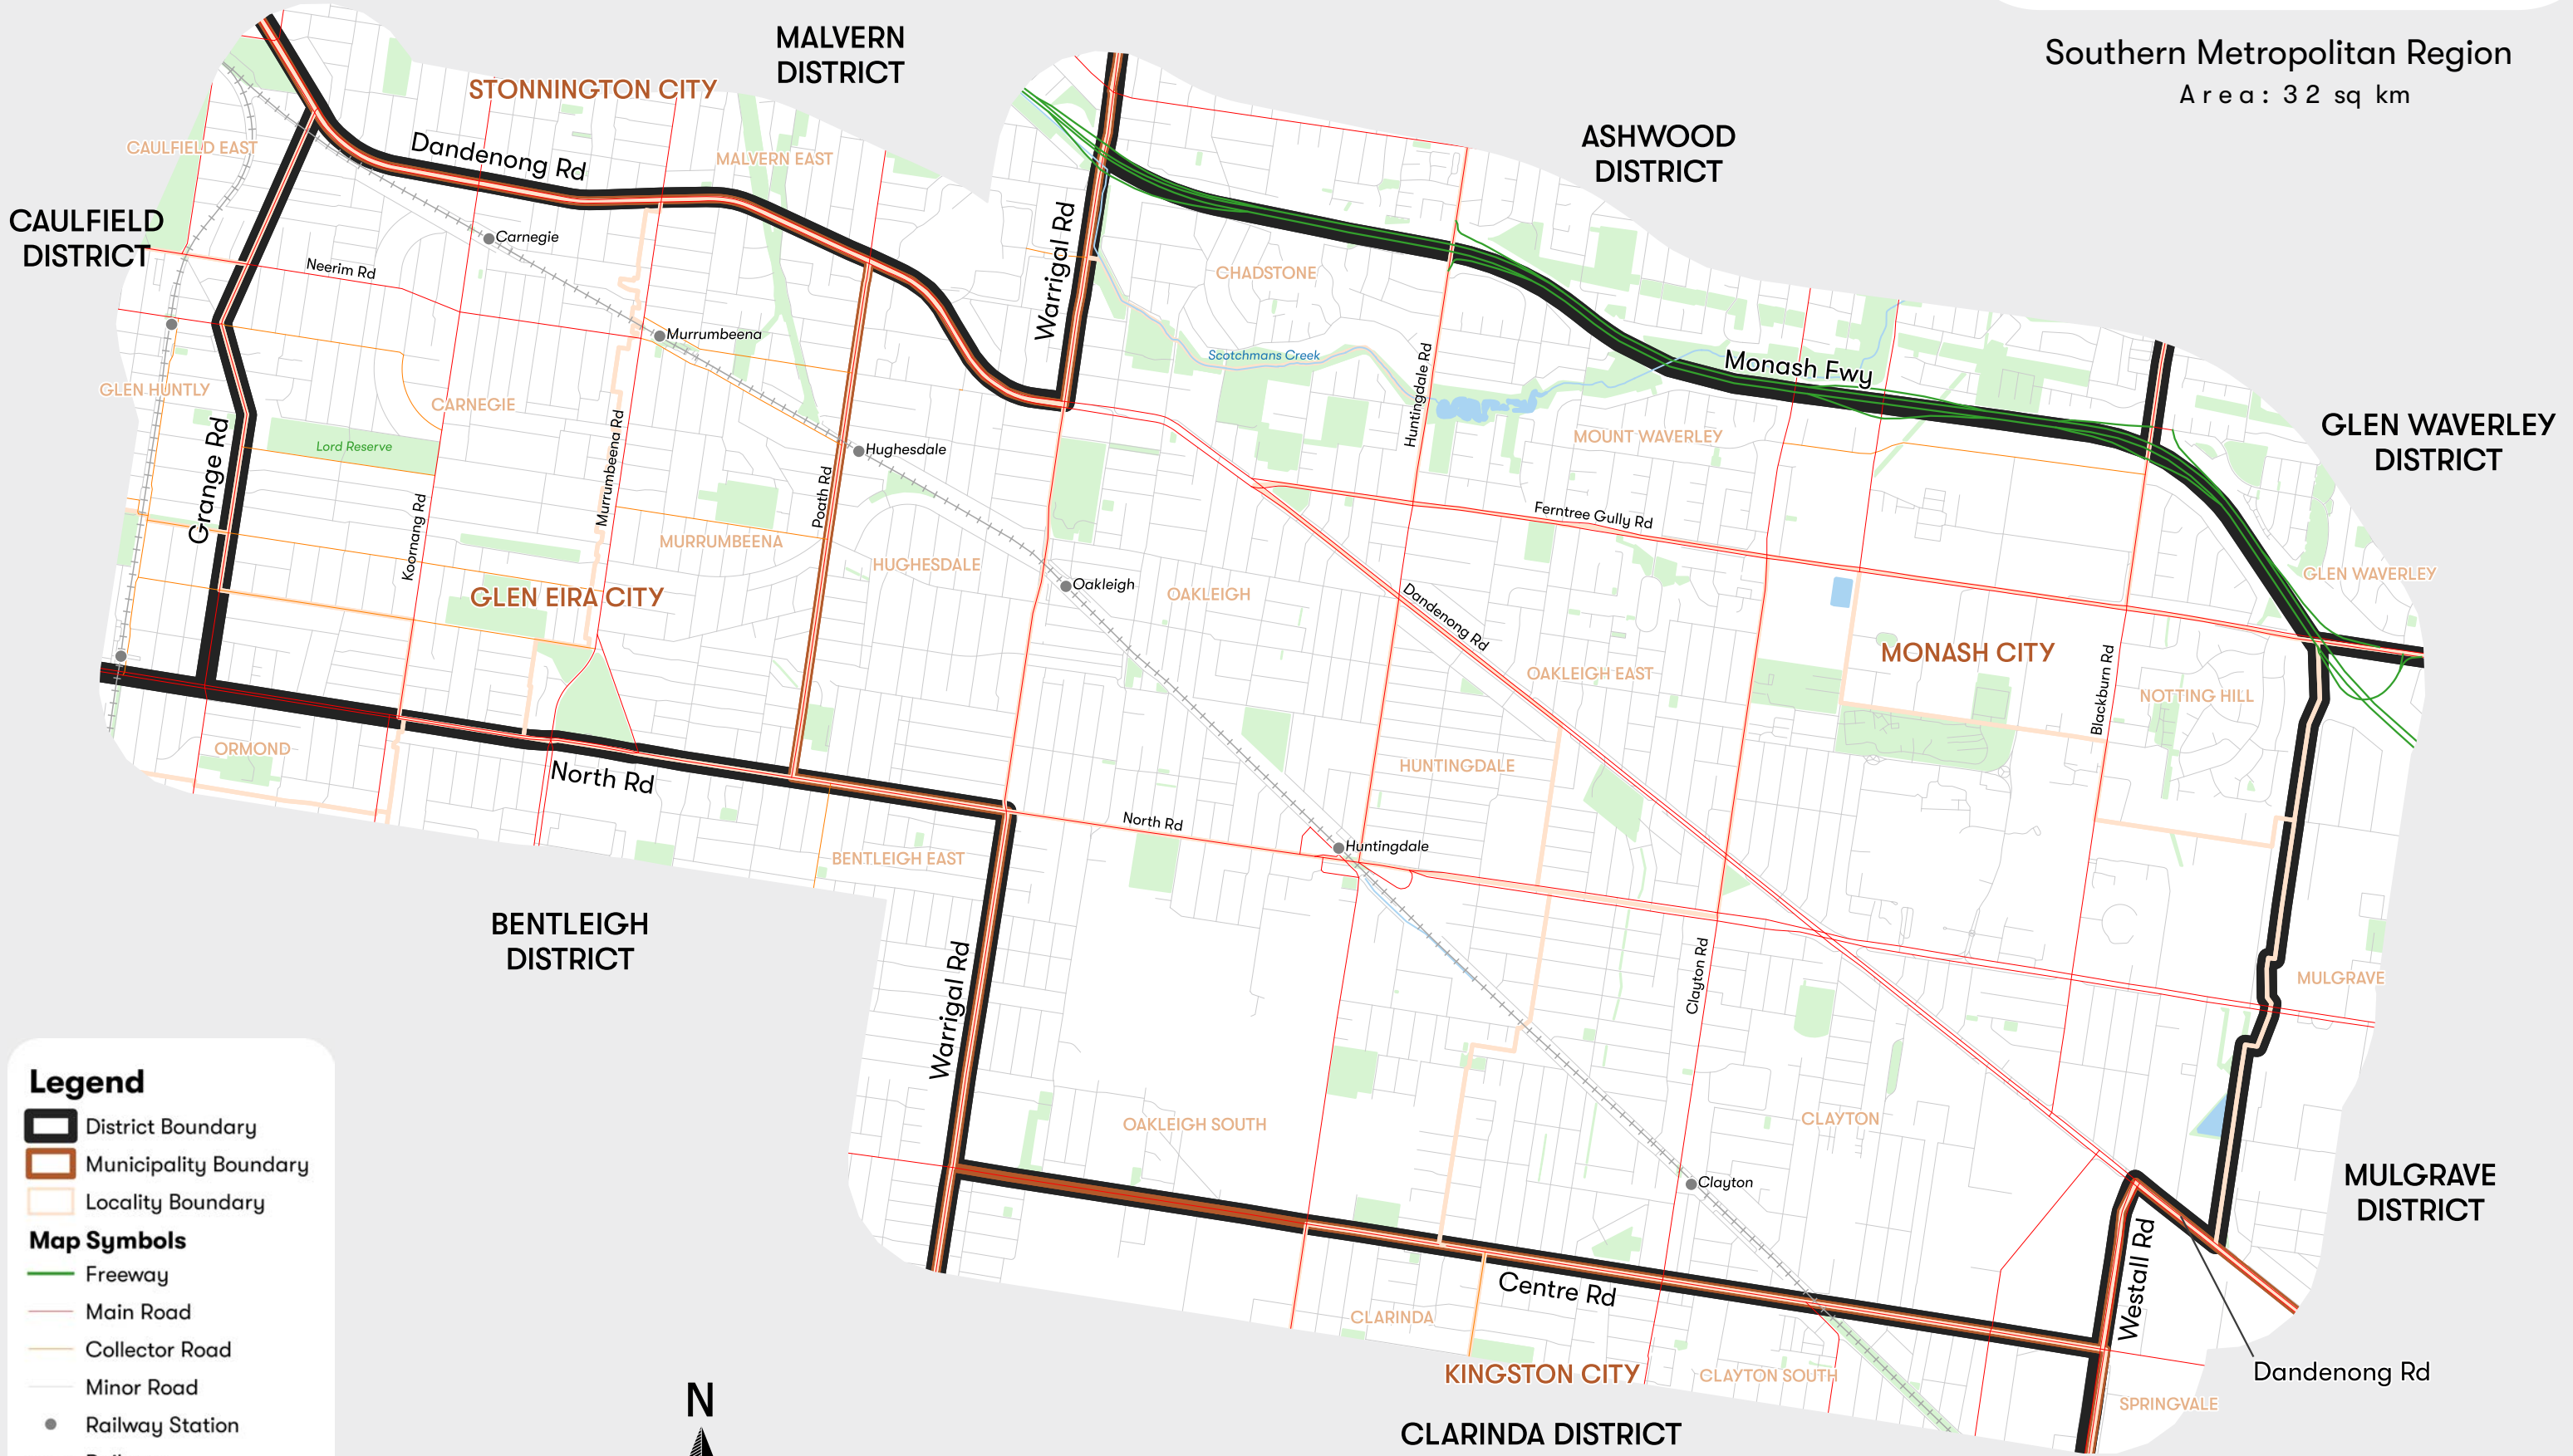

OAKLEIGH

Southern Metropolitan Region

Area: 32 sq km

Legend

- District Boundary
- Municipality Boundary
- Locality Boundary

Map Symbols

- Freeway
- Main Road
- Collector Road
- Minor Road
- Railway Station
- Railway
- River/Creek
- Lake
- Park/Reserve

Datasets for alignment from Vicmap as at April 2021