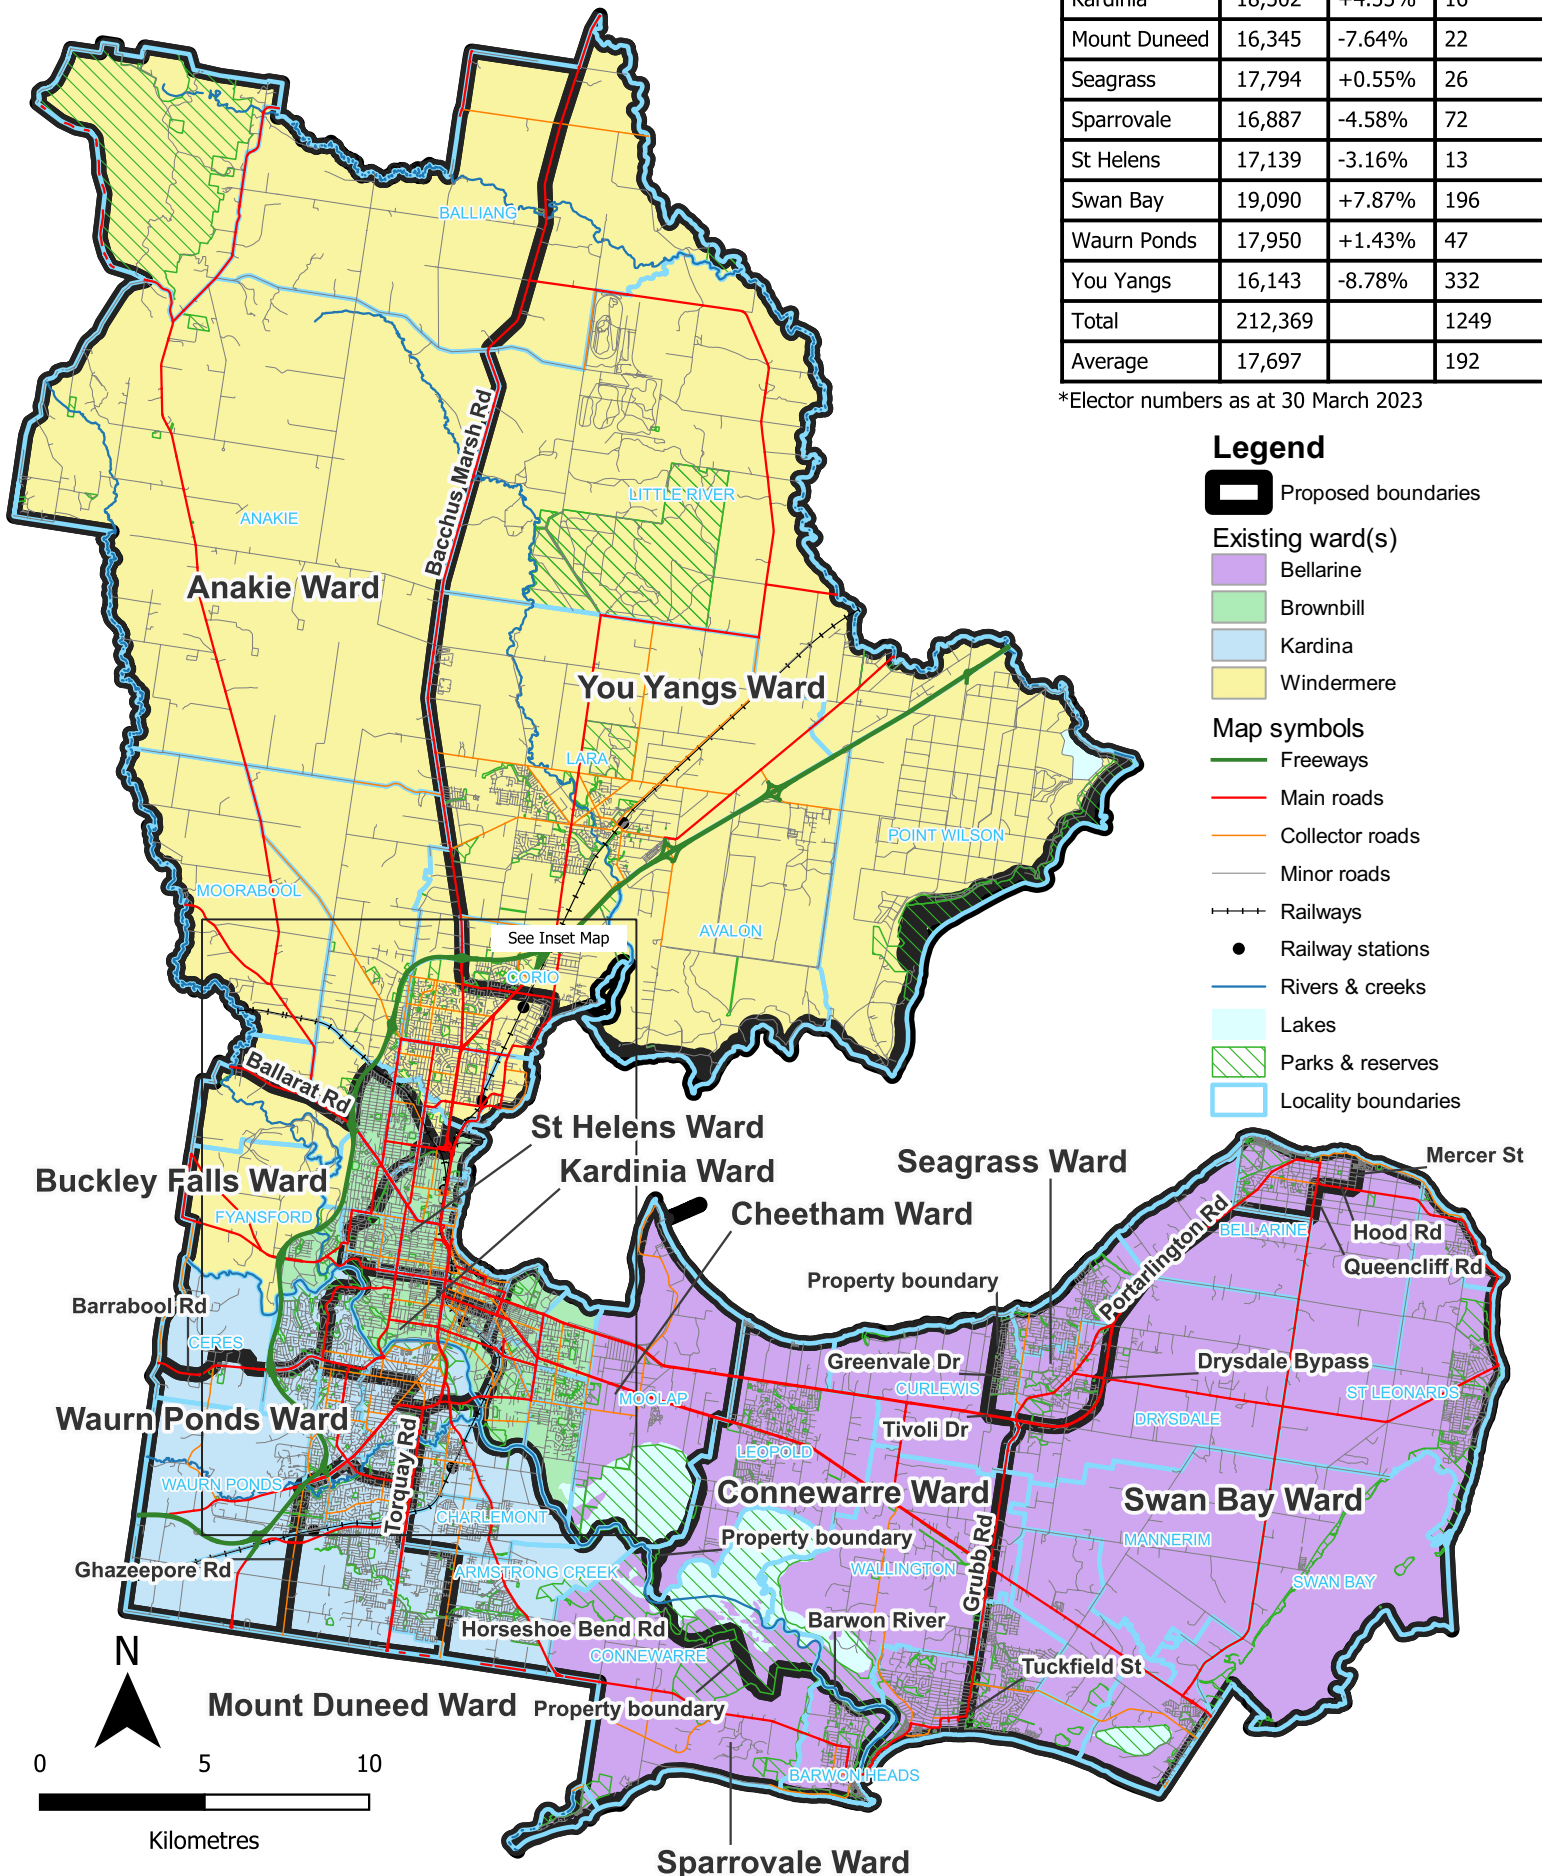

# Greater Geelong City Council

## Model 3

### 12 single-councillor wards

| Ward          | Electors* | Deviation | Area sq km |
|---------------|-----------|-----------|------------|
| Anakie        | 19,046    | +7.62%    | 332        |
| Buckley Falls | 17,692    | -0.03%    | 47         |
| Cheetham      | 17,434    | -1.49%    | 49         |
| Connewarre    | 18,347    | +3.67%    | 97         |
| Kardinia      | 18,502    | +4.55%    | 16         |
| Mount Duneed  | 16,345    | -7.64%    | 22         |
| Seagrass      | 17,794    | +0.55%    | 26         |
| Sparrovale    | 16,887    | -4.58%    | 72         |
| St Helens     | 17,139    | -3.16%    | 13         |
| Swan Bay      | 19,090    | +7.87%    | 196        |
| Waurin Ponds  | 17,950    | +1.43%    | 47         |
| You Yangs     | 16,143    | -8.78%    | 332        |
| Total         | 212,369   |           | 1249       |
| Average       | 17,697    |           | 192        |

\*Elector numbers as at 30 March 2023

Map prepared by:

**VEC** Victorian Electoral Commission

Data use:

Copyright © 2023 - State Government of Victoria, Department of Environment, Land, Water and Planning