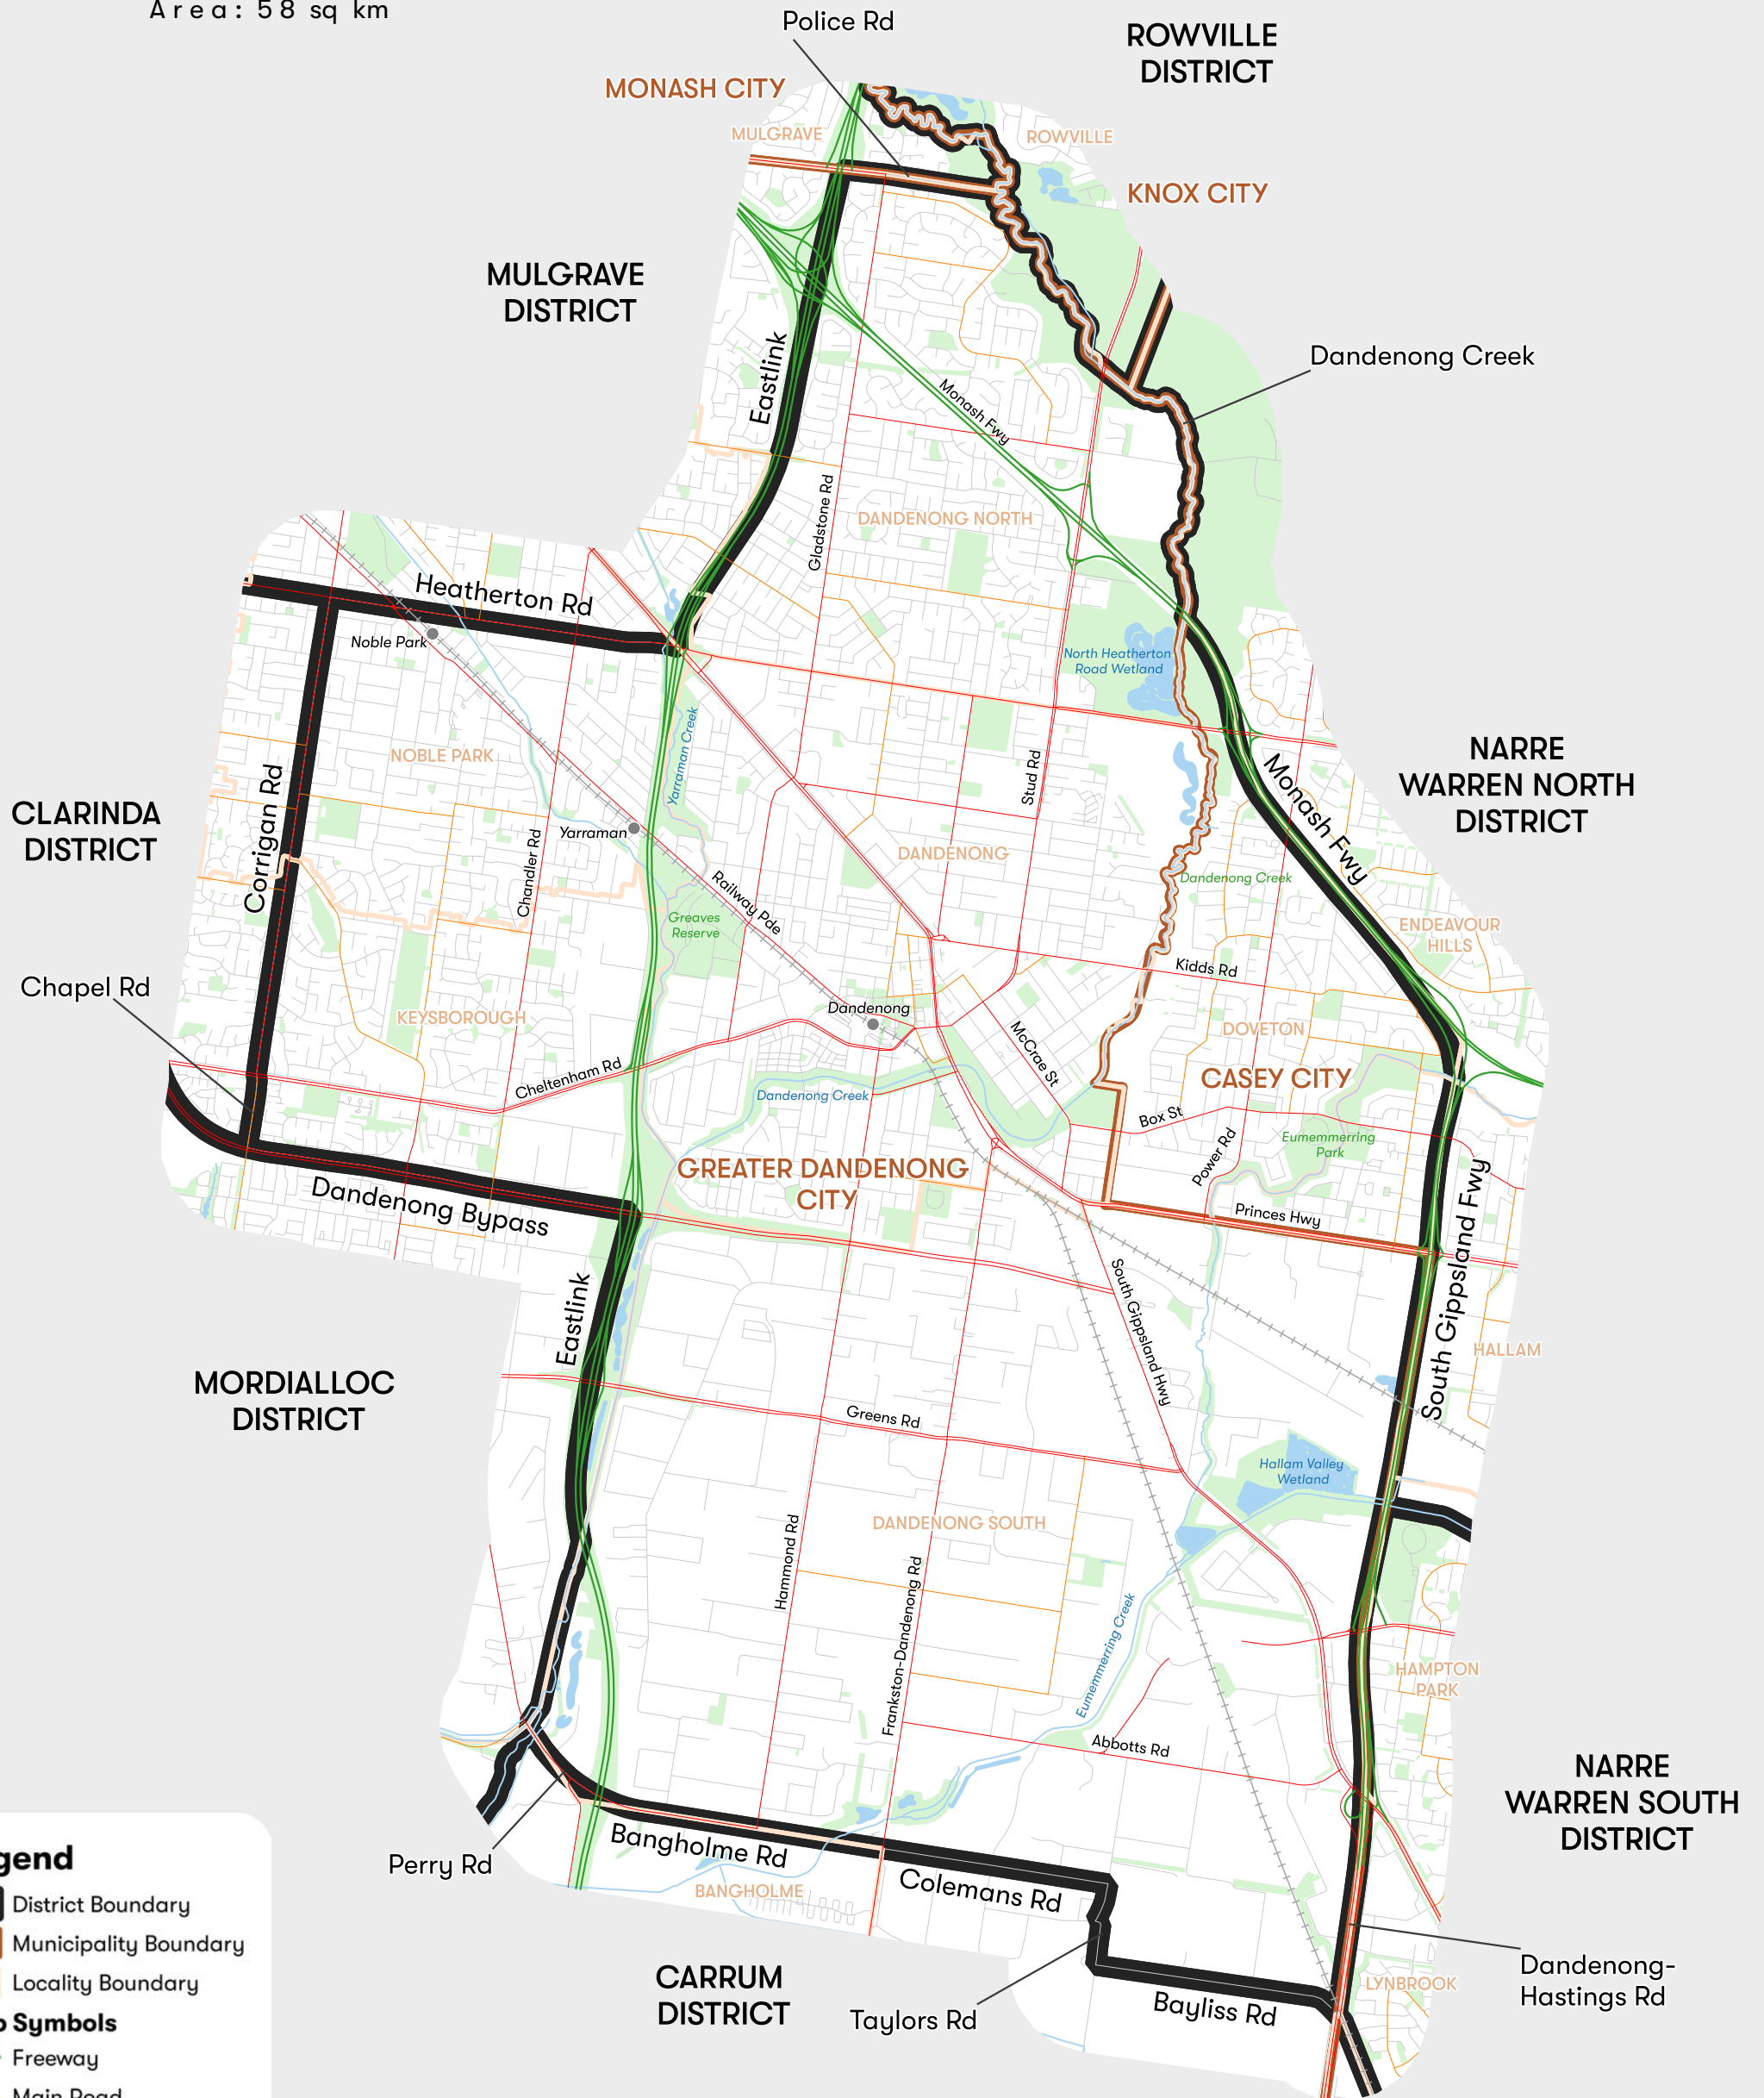

Electoral District

DANDENONG

South-Eastern Metropolitan Region

Area: 58 sq km

Legend

- District Boundary
- Municipality Boundary
- Locality Boundary

Map Symbols

- Freeway
- Main Road
- Collector Road
- Minor Road
- Railway Station
- Railway
- River/Creek
- Lake
- Park/Reserve

Datasets for alignment from Vicmap as at April 2021

0 2 4 km