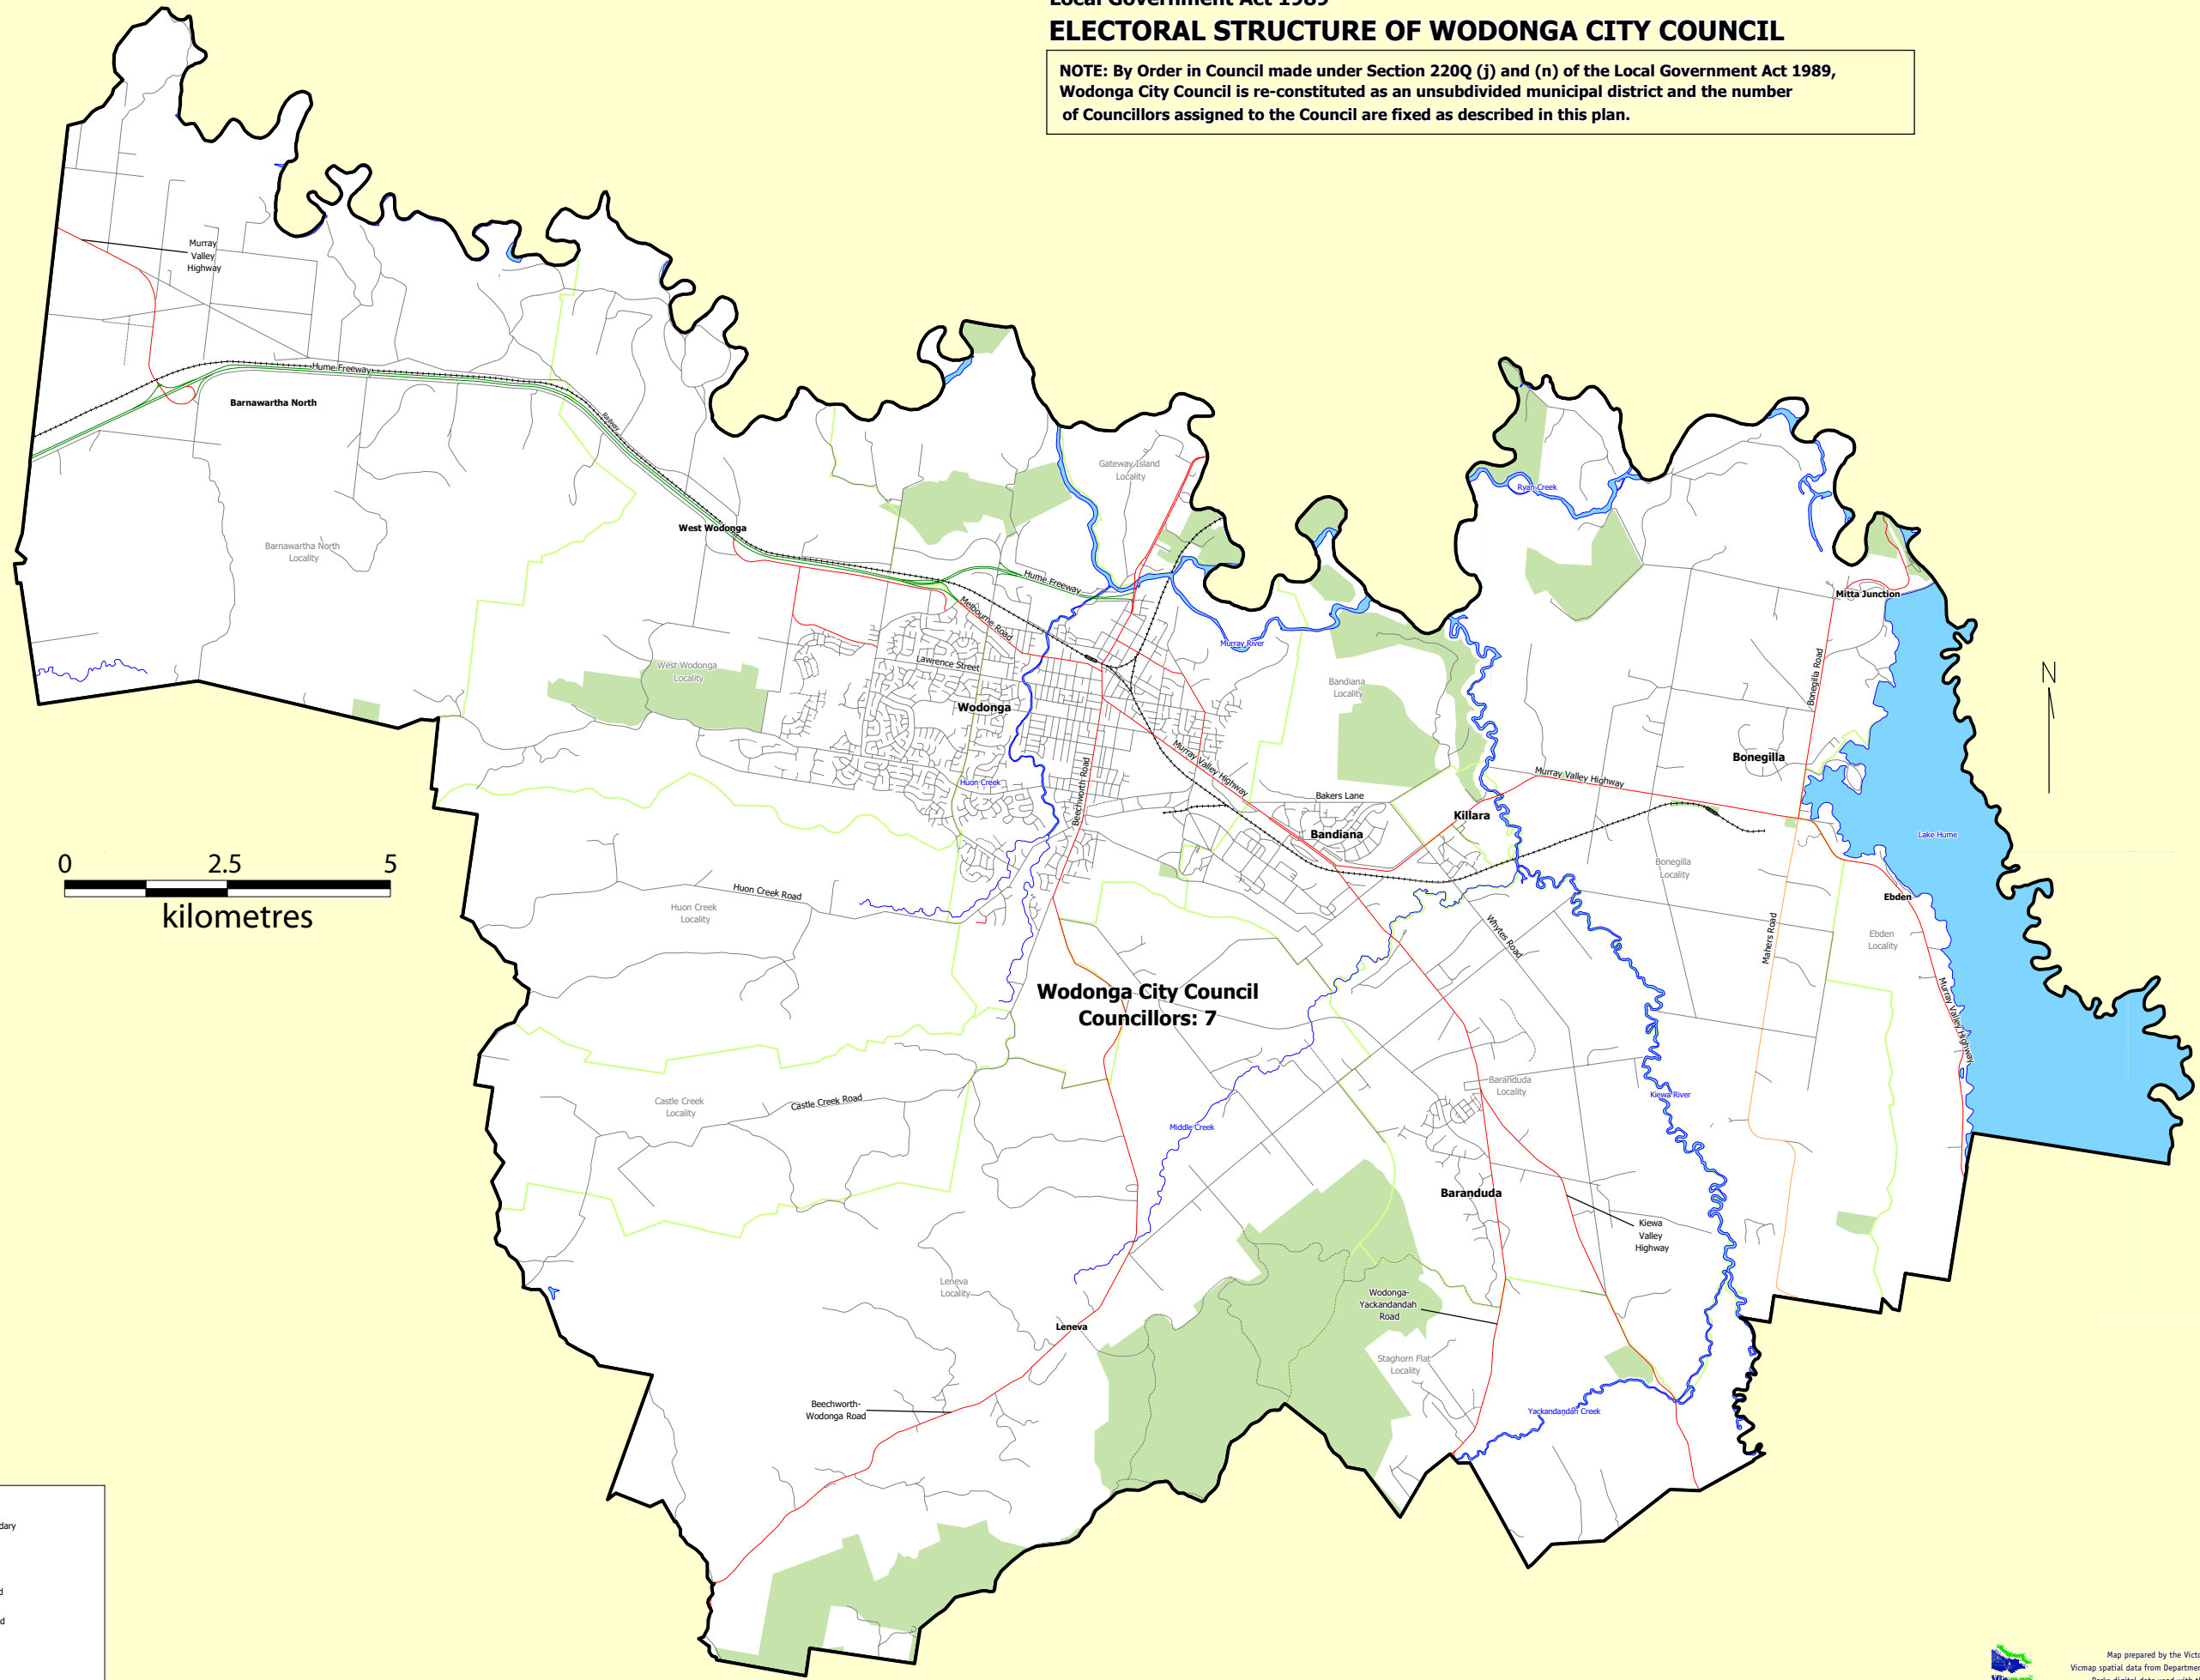

Local Government Act 1989

ELECTORAL STRUCTURE OF WODONGA CITY COUNCIL

NOTE: By Order in Council made under Section 220Q (j) and (n) of the Local Government Act 1989, Wodonga City Council is re-constituted as an unsubdivided municipal district and the number of Councillors assigned to the Council are fixed as described in this plan.

Electoral Structure of
Wodonga City Council
LEGL./04-174

**Wodonga City Council
Councillors: 7**

Legend

- Locality Boundary
- **Map Symbols**
- Freeway
- Main Road
- Collector Road
- Road
- Unsealed Road
- River/Creek
- Railway Line
- Lake
- Parks and Reserves

Map prepared by the Victorian Electoral Commission
Vicmap spatial data from Department of Sustainability and Environment
Parks digital data used with the permission of Parks Victoria
Copyright © 2004 - State Government Victoria