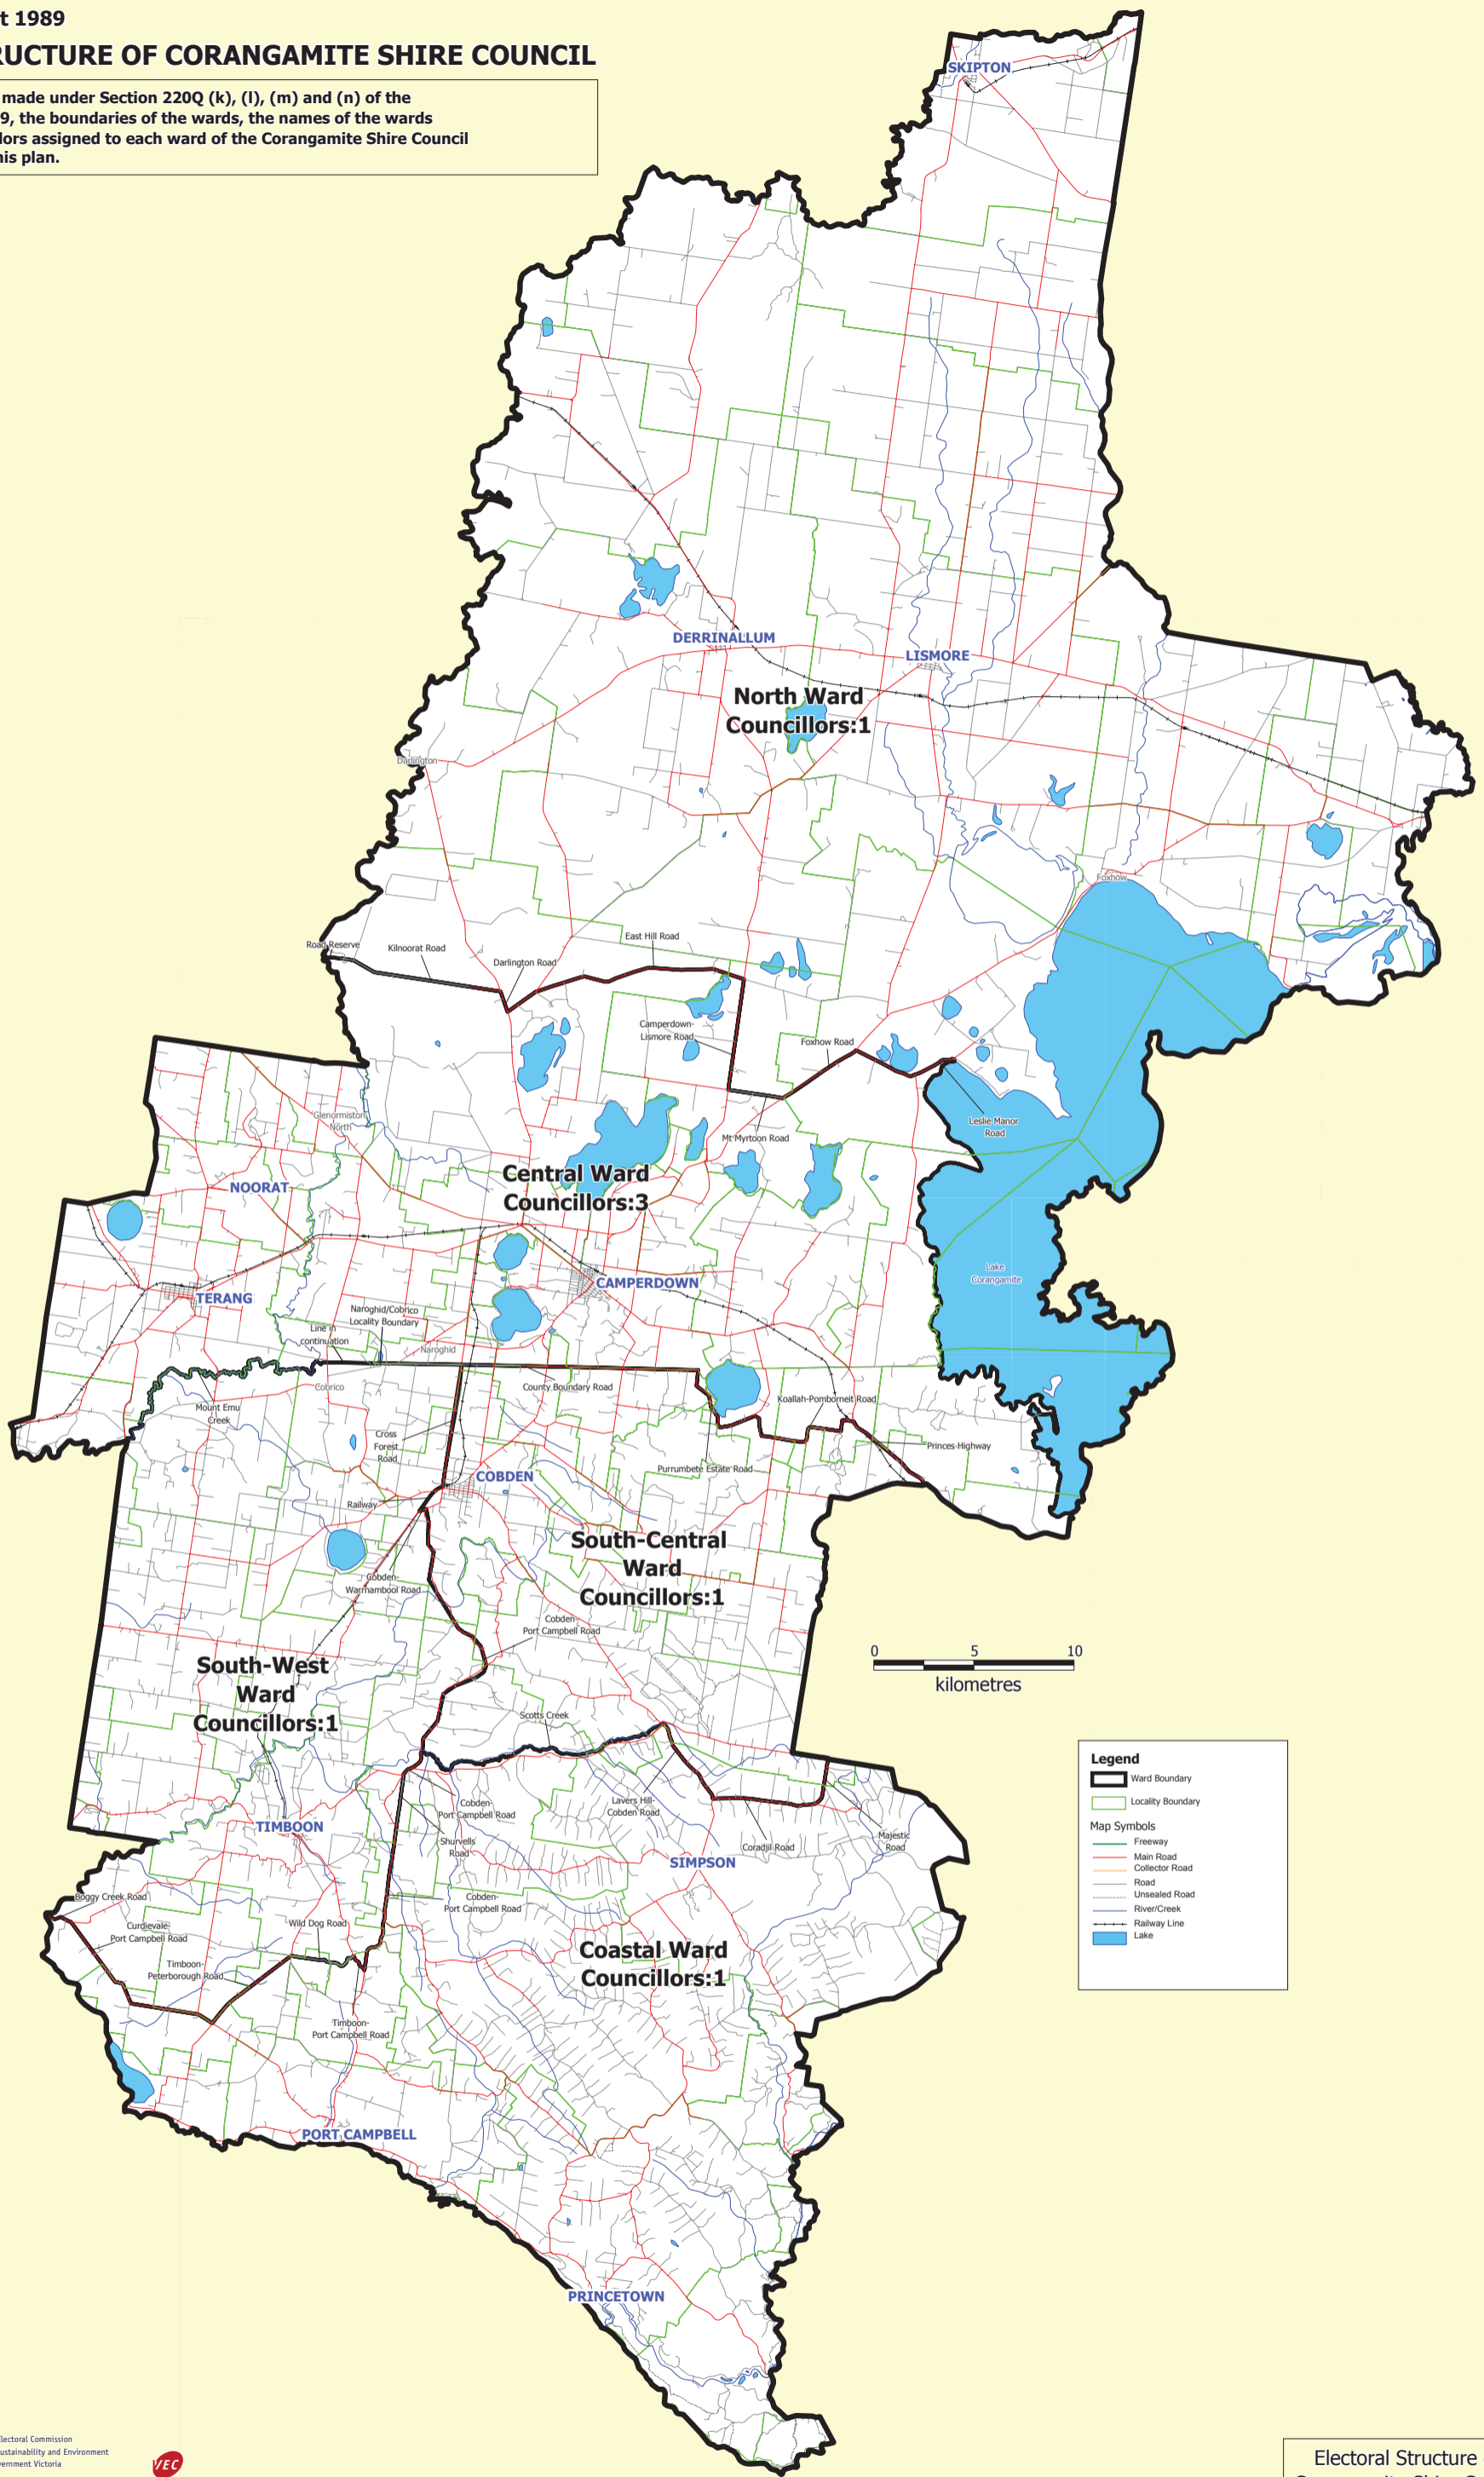

ELECTORAL STRUCTURE OF CORANGAMITE SHIRE COUNCIL

NOTE: By Order in Council made under Section 220Q (k), (l), (m) and (n) of the Local Government Act 1989, the boundaries of the wards, the names of the wards and the number of councillors assigned to each ward of the Corangamite Shire Council are fixed as described in this plan.

Legend

- Ward Boundary
- Locality Boundary

Map Symbols

- Freeway
- Main Road
- Collector Road
- Road
- Unsealed Road
- River/Creek
- Railway Line
- Lake