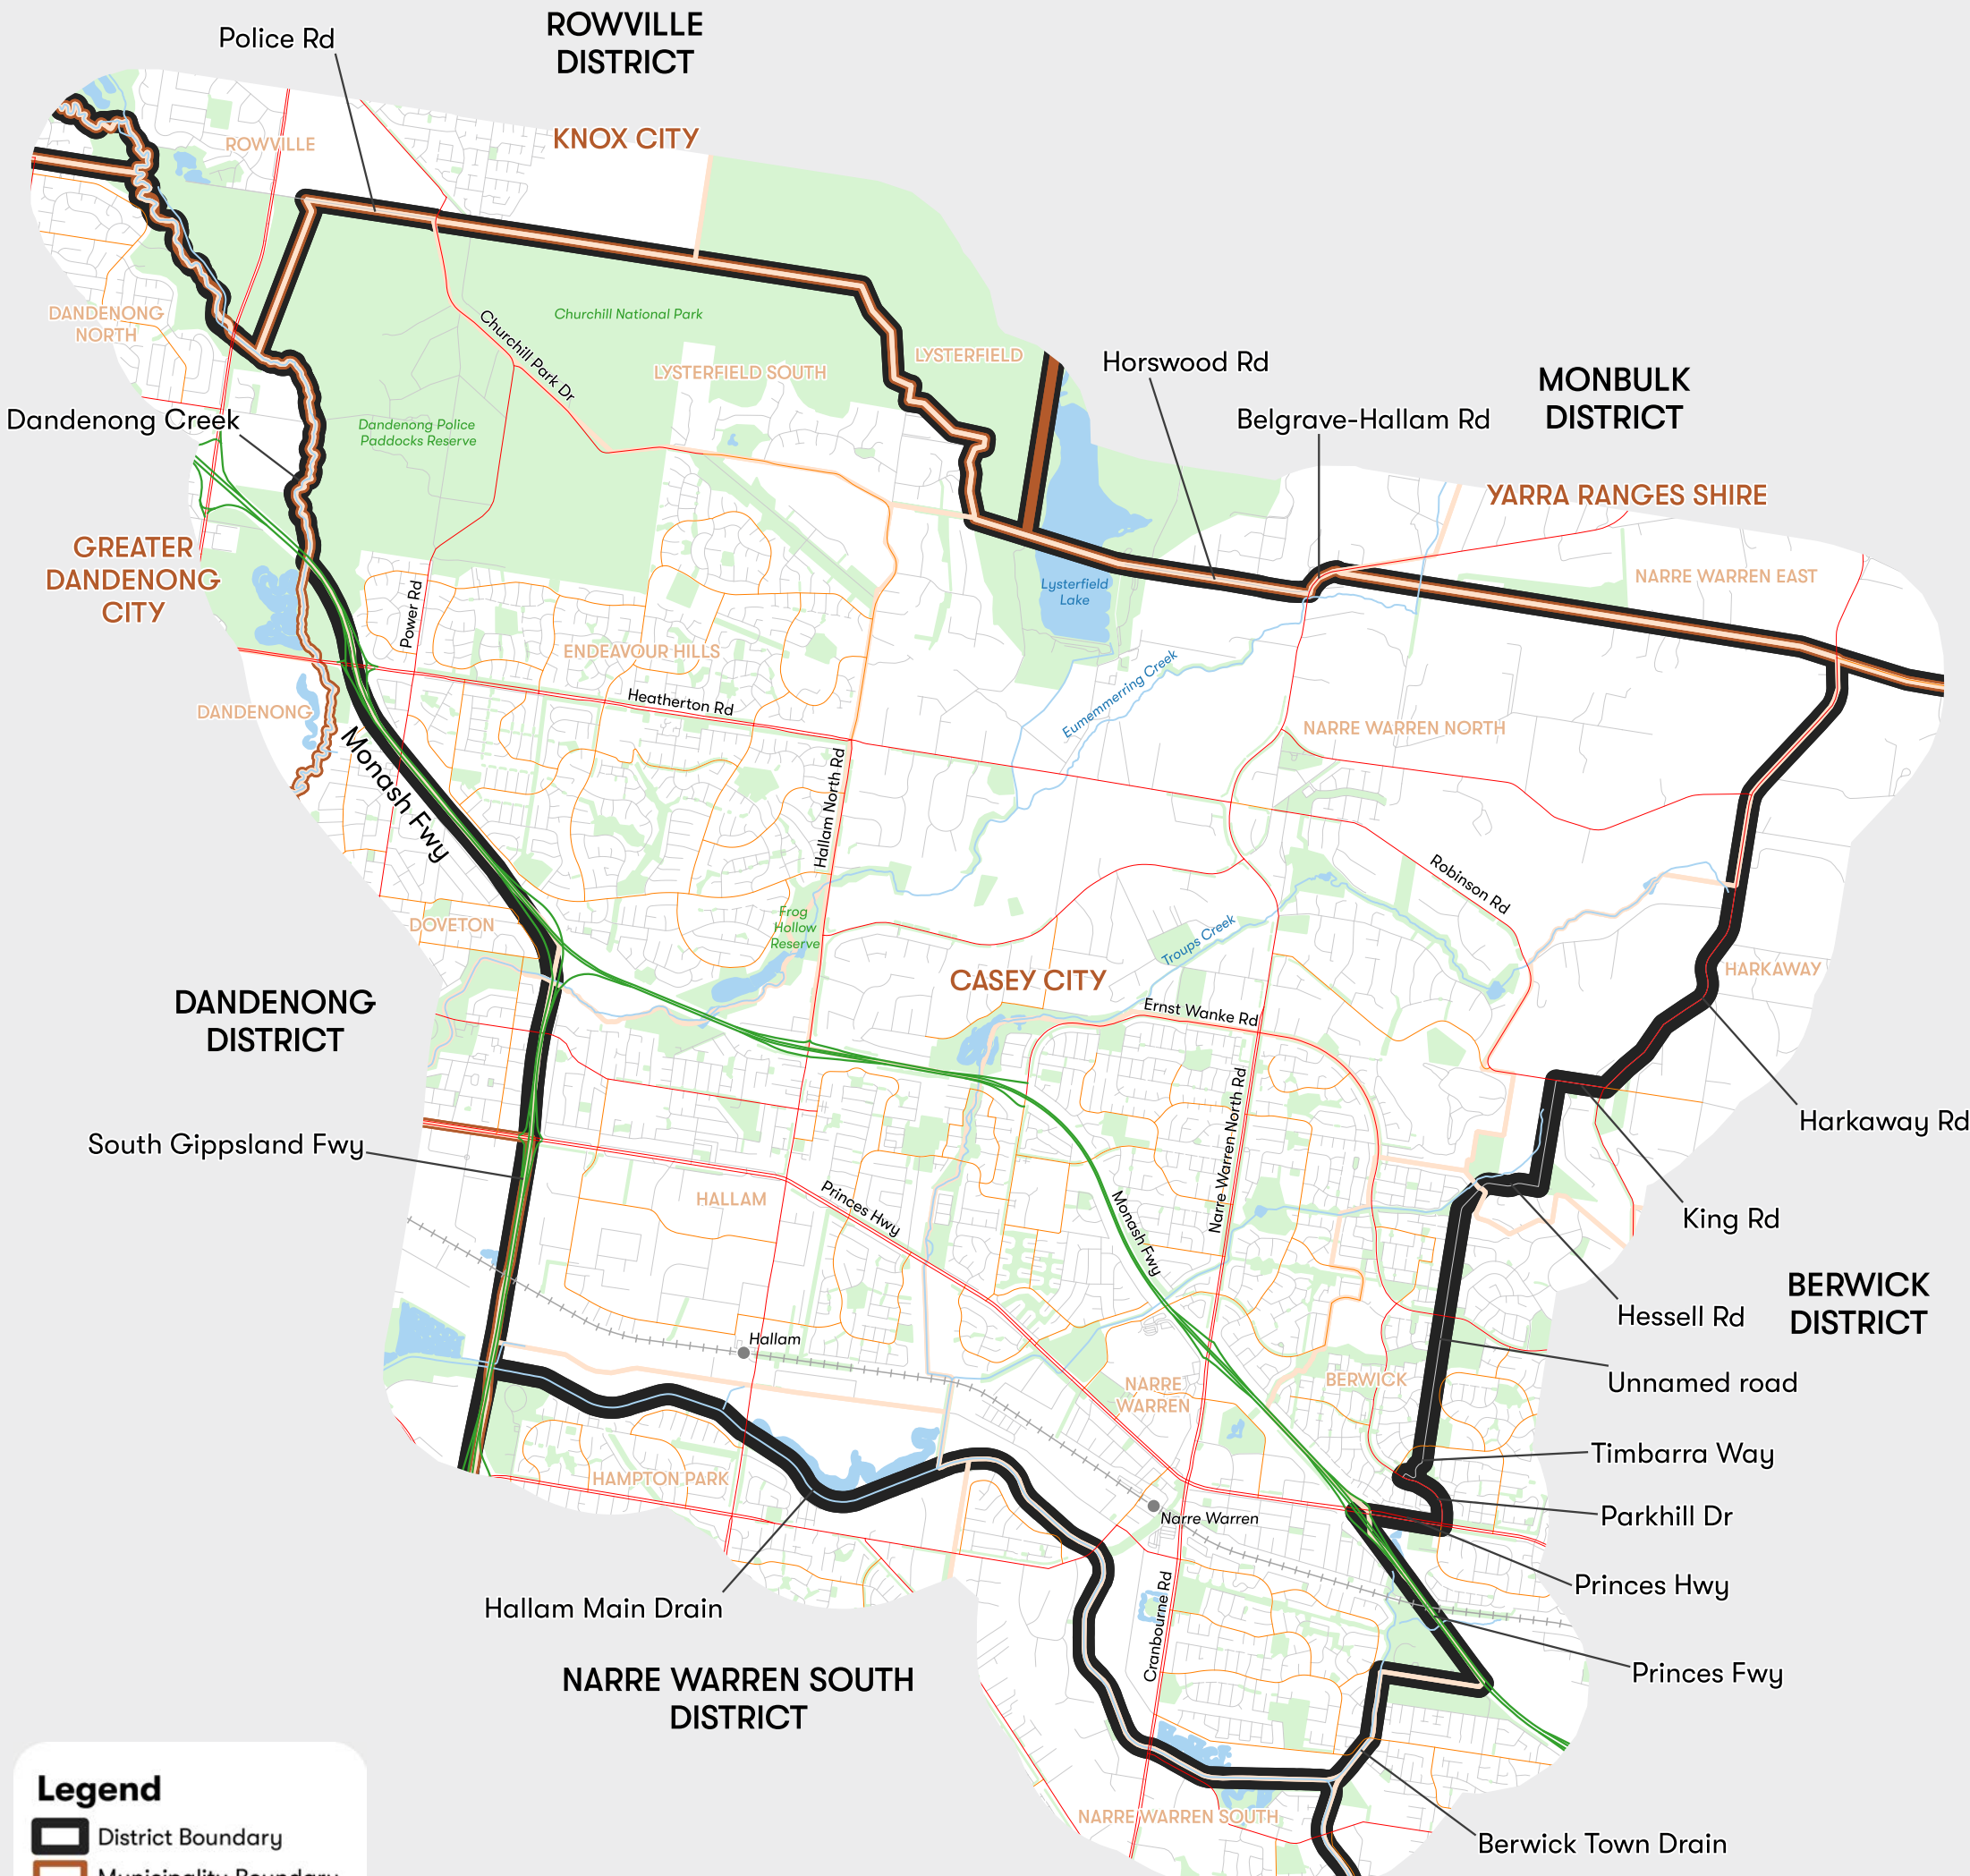

# NARRE WARREN NORTH

South-Eastern Metropolitan Region

Area: 70 sq km

**Legend**

- District Boundary
- Municipality Boundary
- Locality Boundary

**Map Symbols**

- Freeway
- Main Road
- Collector Road
- Minor Road
- Railway Station
- Railway
- River/Creek
- Lake
- Park/Reserve

Datasets for alignment from Vicmap as at April 2021