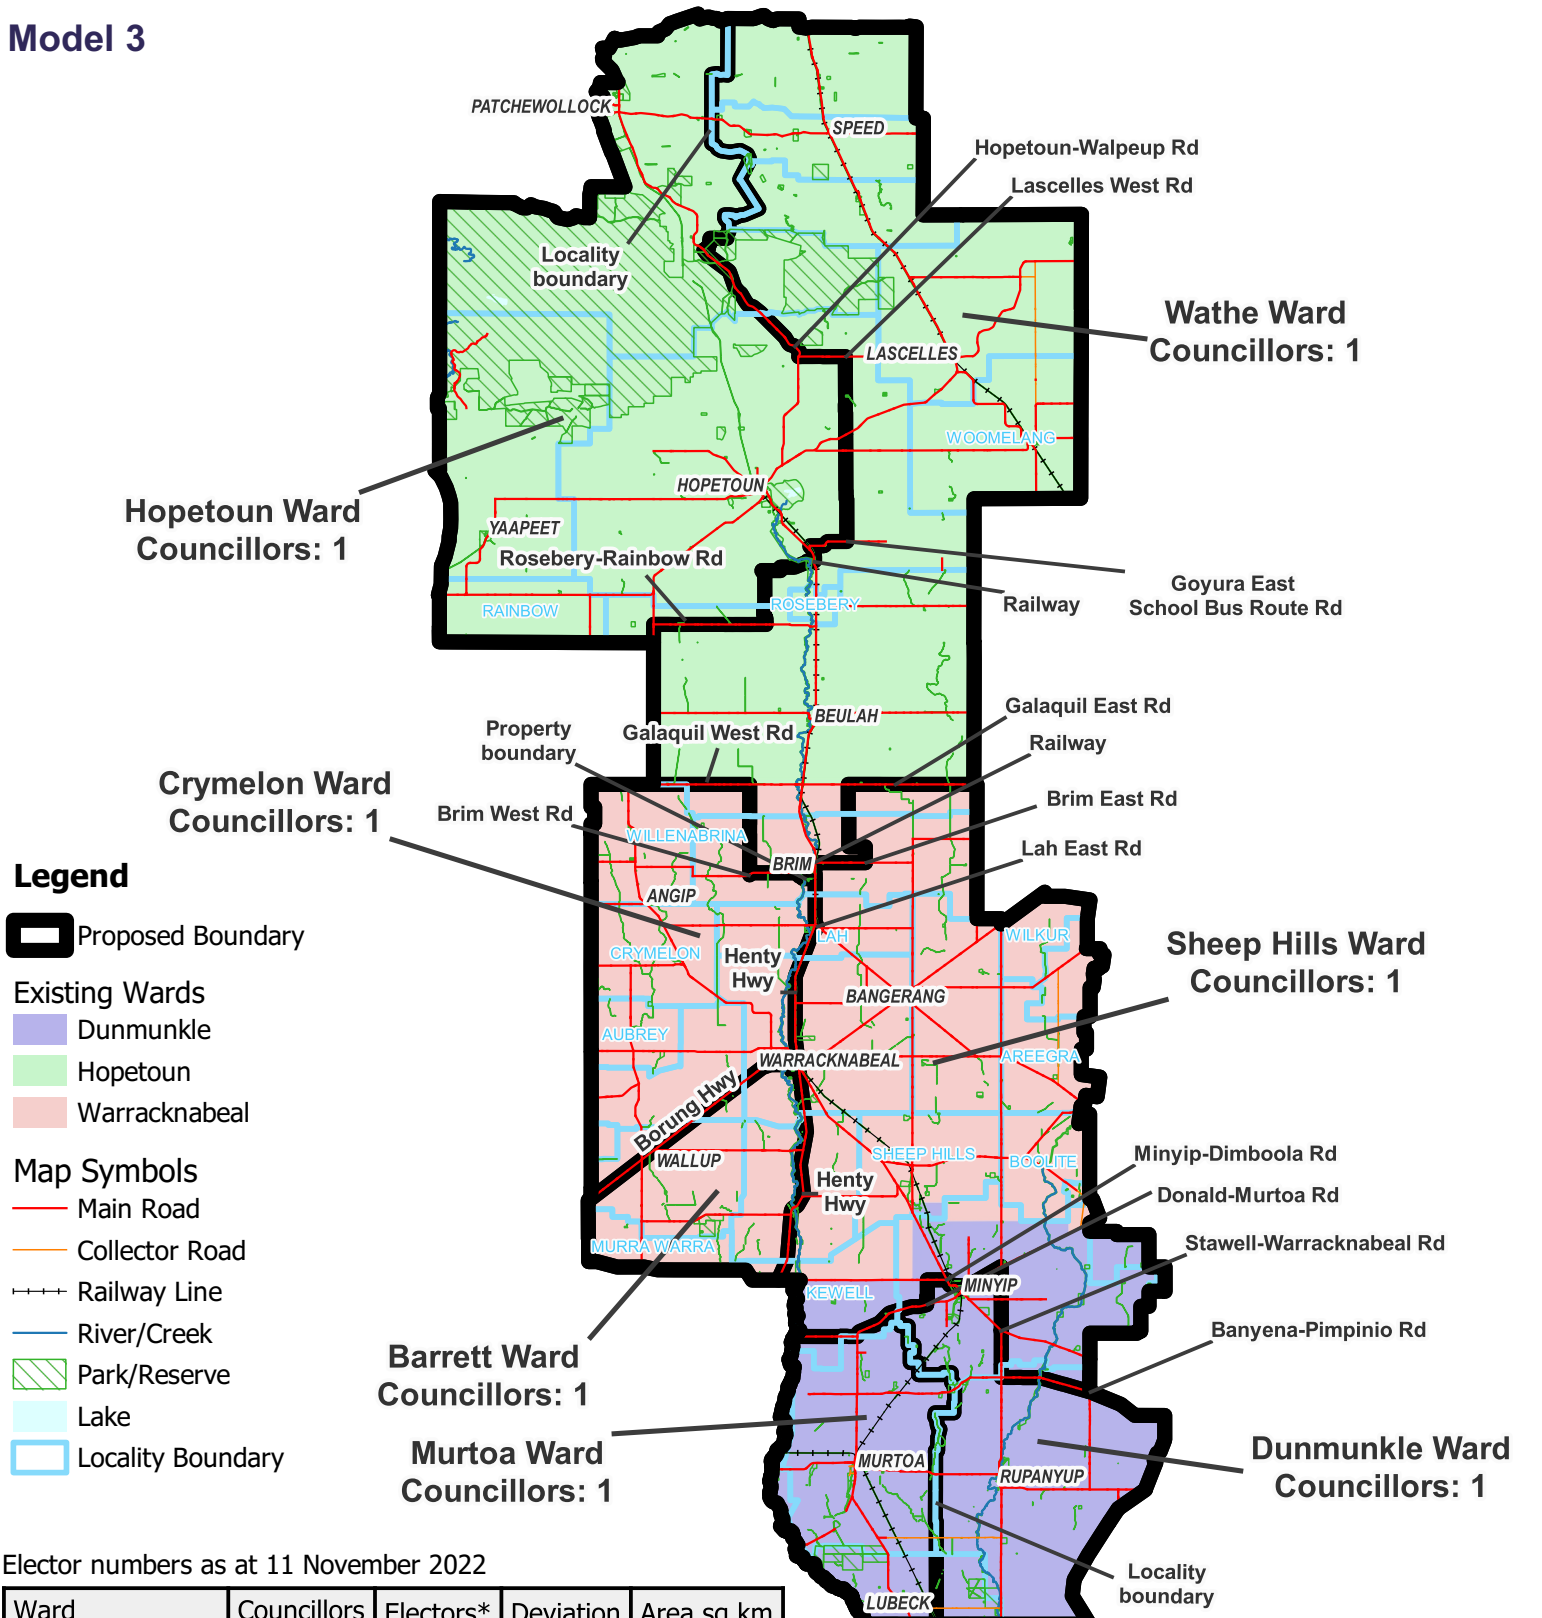

# Yarriambiack Shire Council

## Model 3

Elector numbers as at 11 November 2022

Ward	Councillors	Electors*	Deviation	Area sq km
Barrett Ward	1	811	+1.48%	317.13
Crymelon Ward	1	758	-5.15%	681.39
Dunmunkle Ward	1	813	+1.73%	525.22
Hopetoun Ward	1	758	-5.15%	1,811.58
Murtoa Ward	1	781	-2.27%	413.49
Sheep Hills Ward	1	824	+3.11%	1,502.84
Wathe Ward	1	849	+6.24%	2,073.53
<b>Total</b>	<b>7</b>	<b>5,594</b>		<b>7,325.18</b>
<b>Average</b>		<b>799</b>		<b>1,046.45</b>

Map prepared by:

Data use:

Copyright © 2023 - State Government of Victoria, Department of Environment, Land, Water and Planning

Disclaimer: This content is provided for information purposes only. While every effort has been made to ensure accuracy and authenticity of the content, the Victorian government does not accept any liability to any person for the information provided.