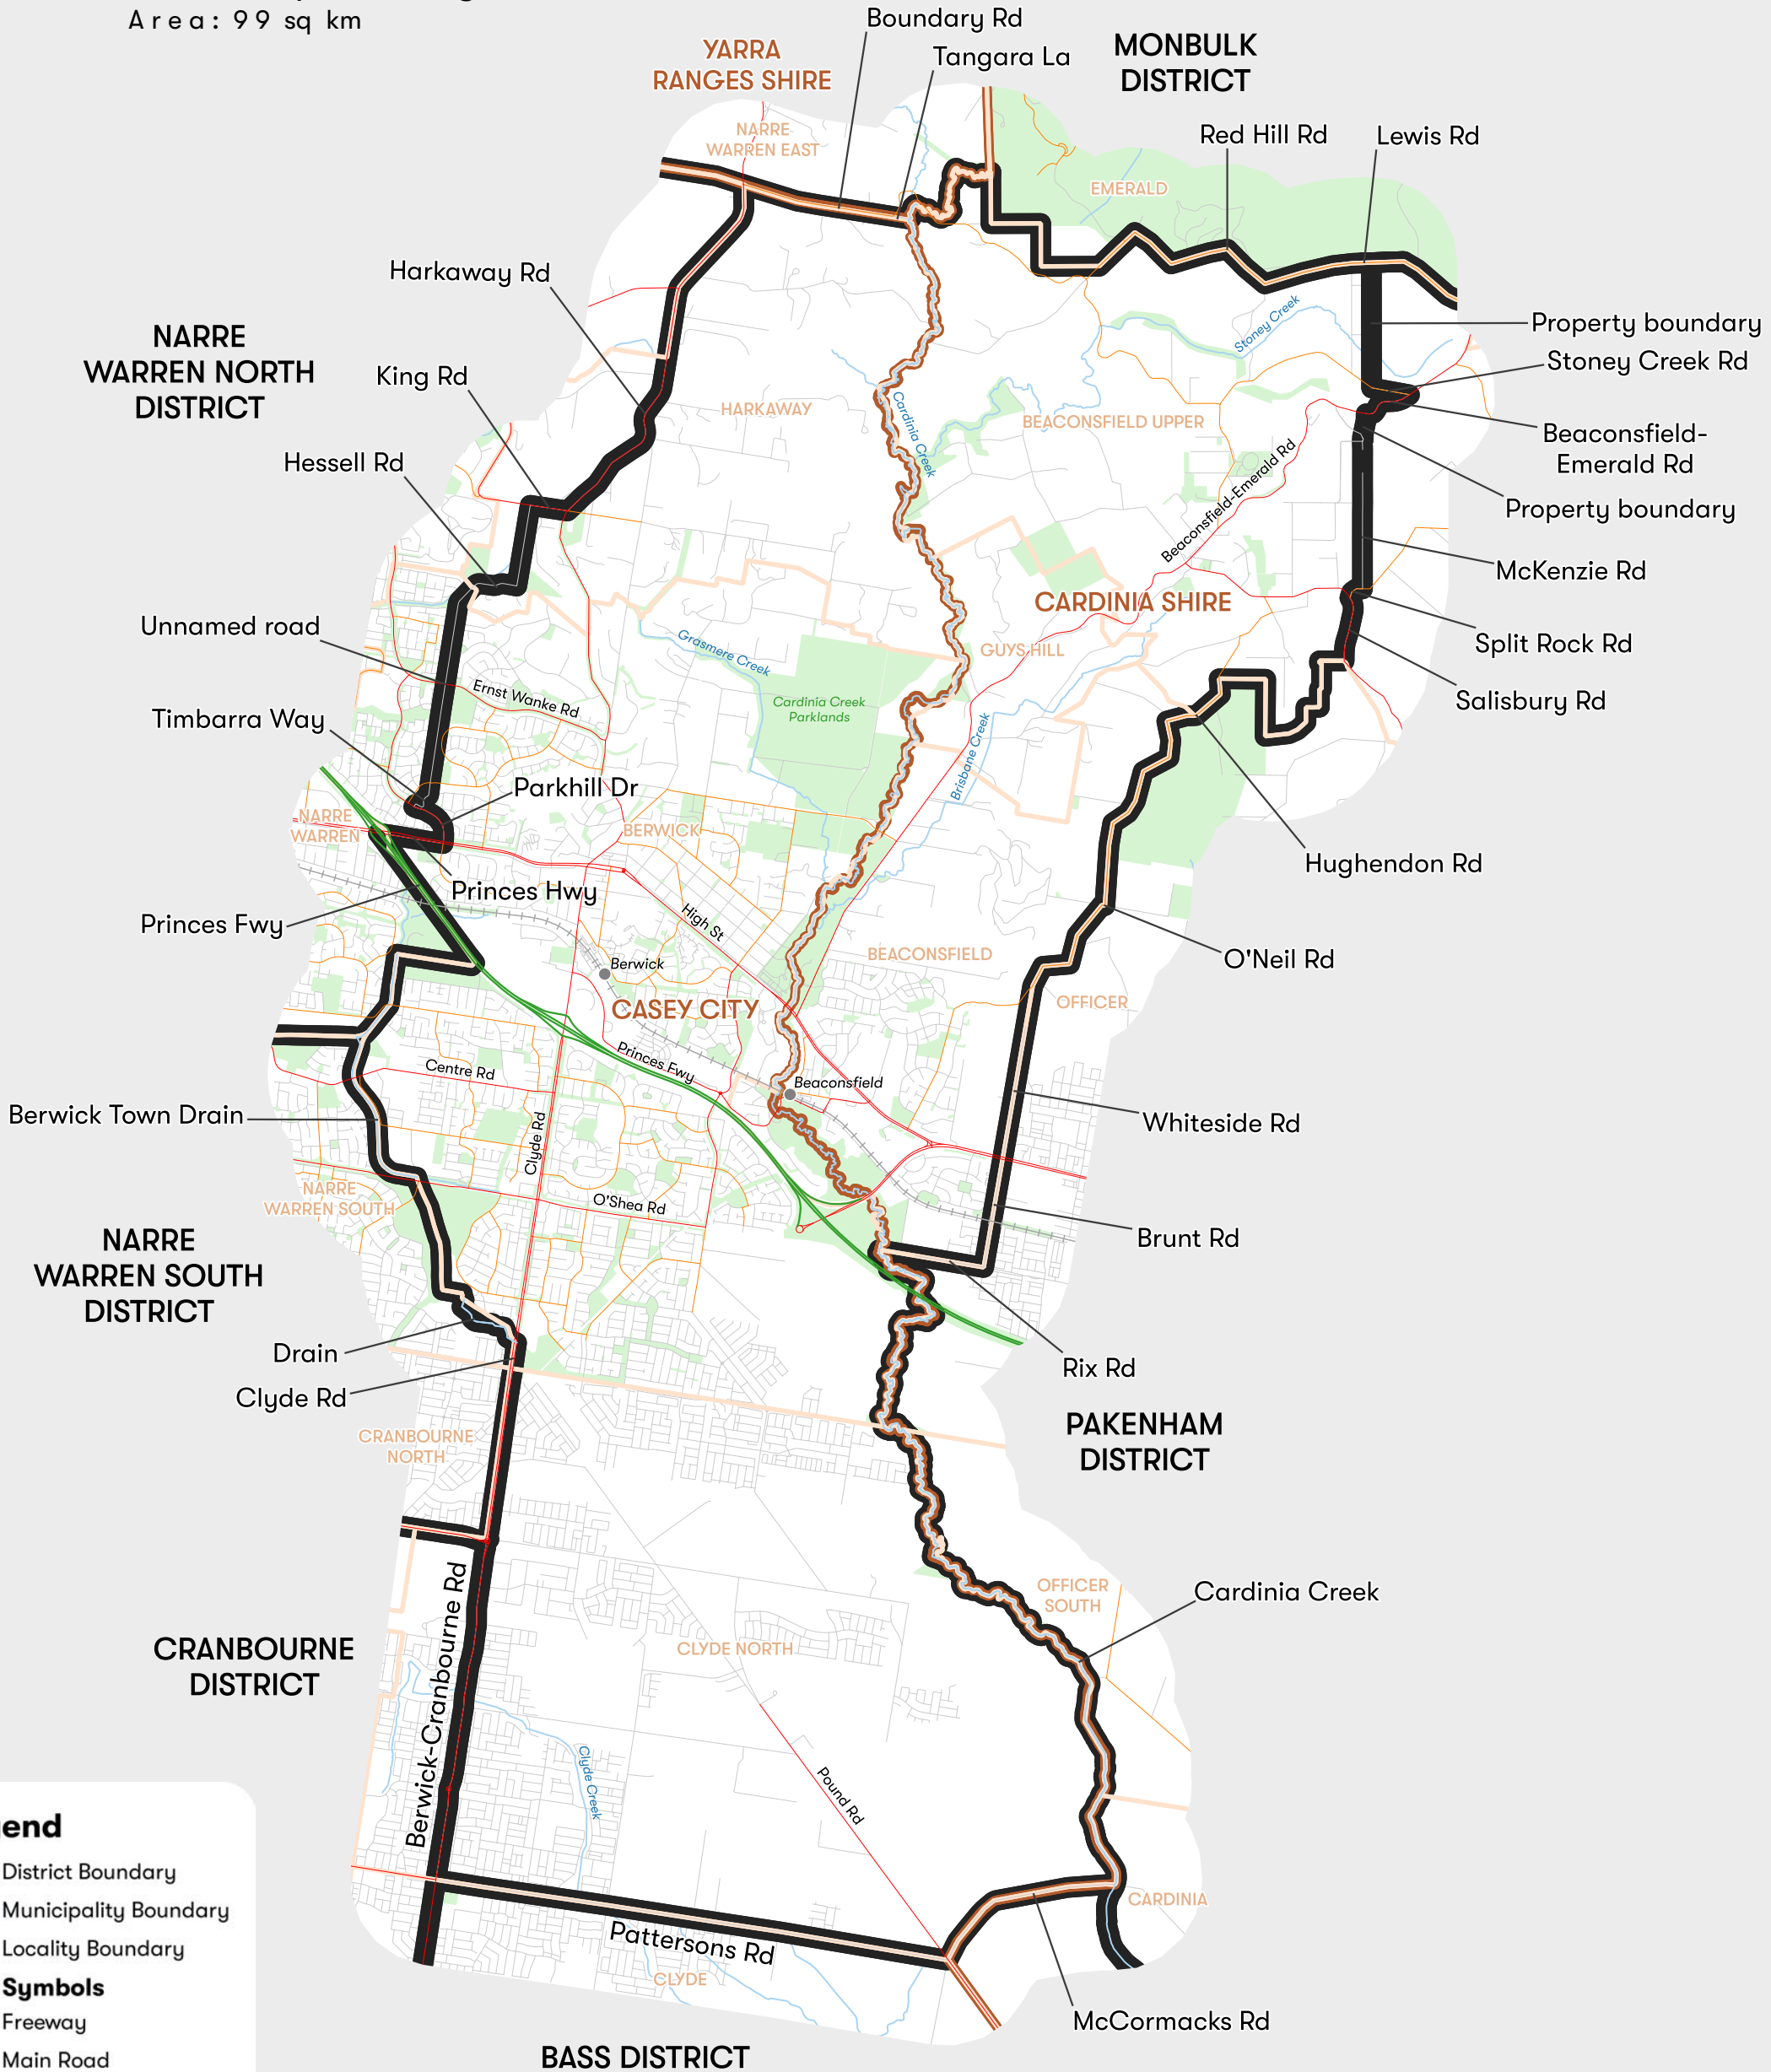

# Electoral District

## BERWICK

South-Eastern Metropolitan Region

Area: 99 sq km

### Legend

- District Boundary
- Municipality Boundary
- Locality Boundary
- Freeway
- Main Road
- Collector Road
- Minor Road
- Railway Station
- Railway
- River/Creek
- Lake
- Park/Reserve

Datasets for alignment from Vicmap as at April 2021