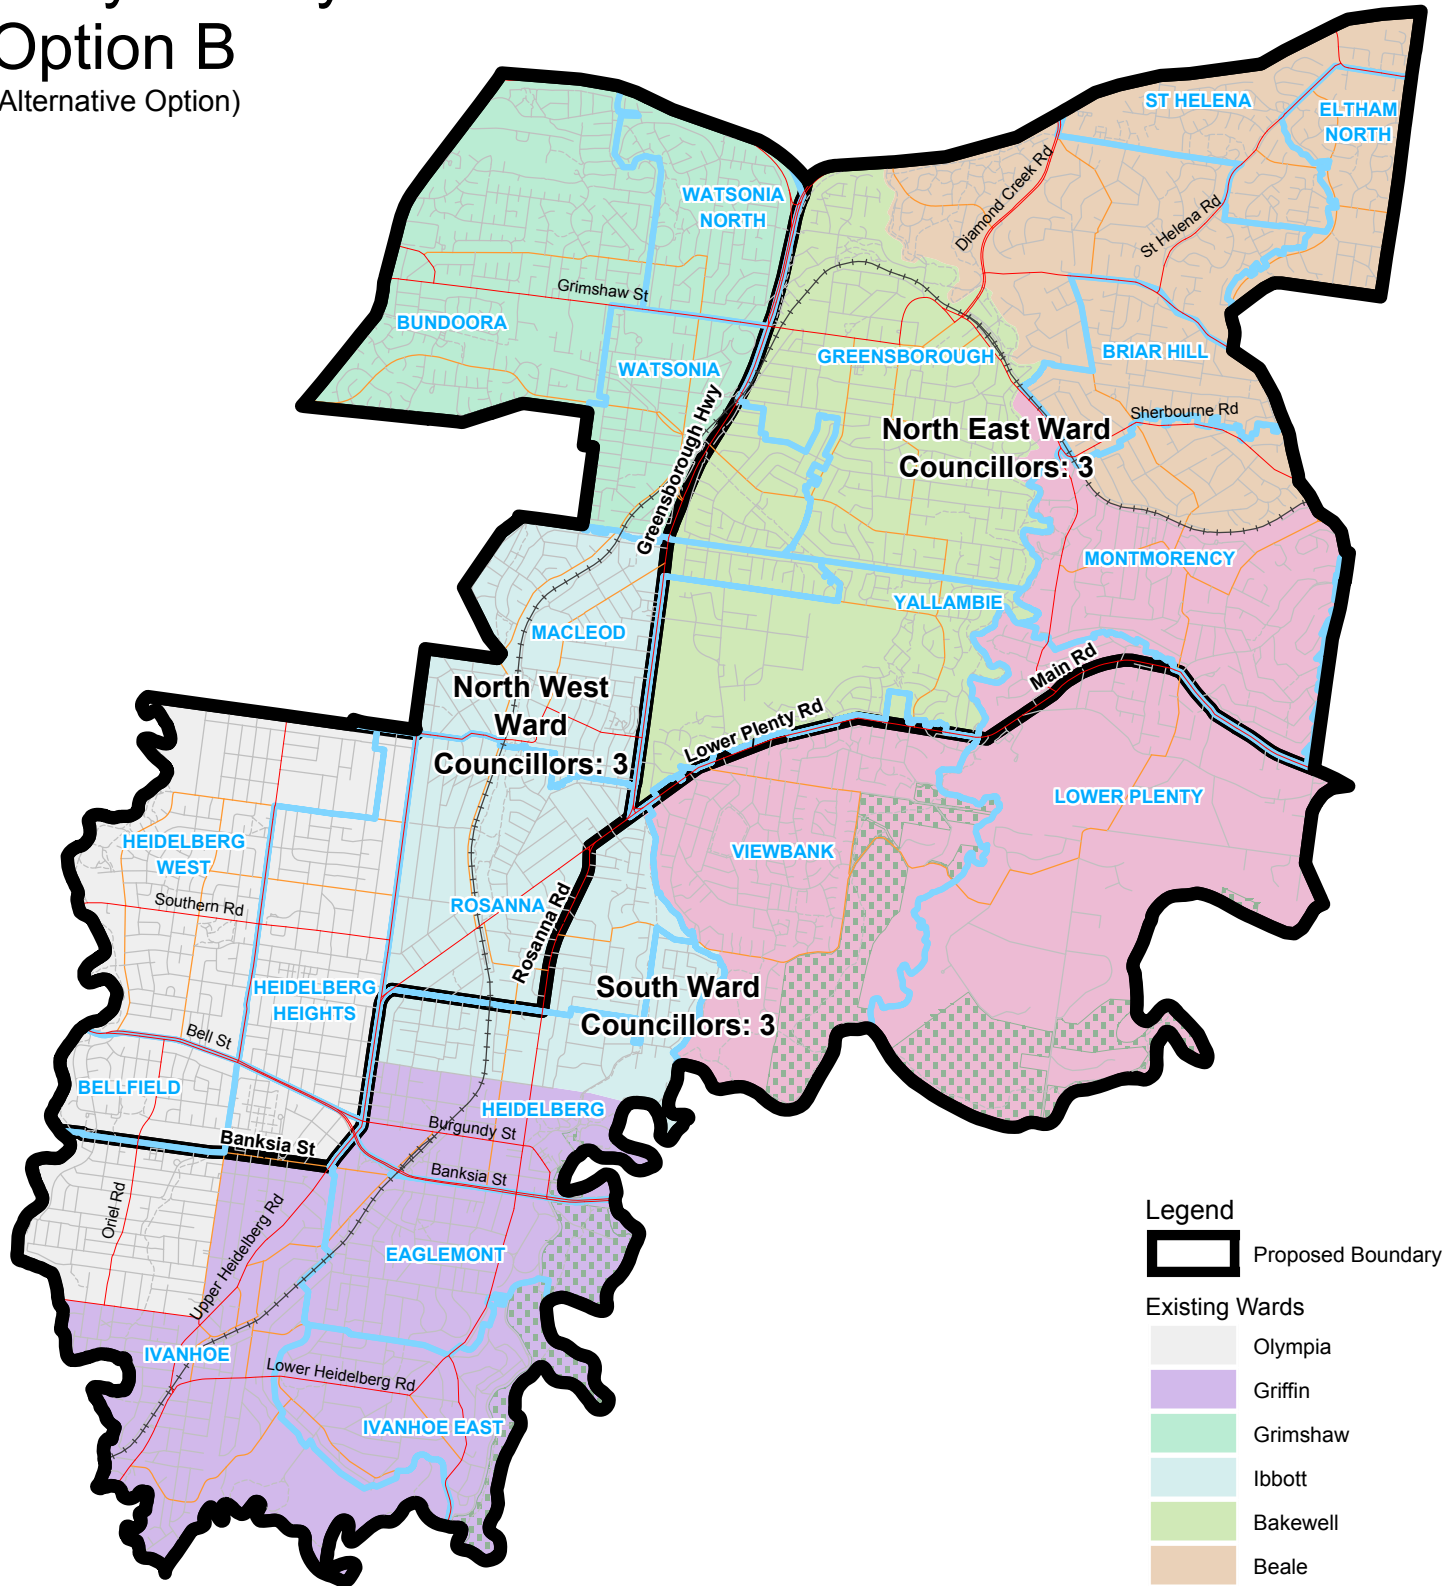

Banyule City Council

Option B

(Alternative Option)

Legend

- Proposed Boundary

Existing Wards

- Olympia
- Griffin
- Grimshaw
- Ibbott
- Bakewell
- Beale
- Hawdon

Map Symbols

- Freeway
- Main Road
- Collector Road
- Road
- Unsealed Road
- Railway Line
- River/Creek
- Park/Reserve
- Lake
- Locality Boundary

Ward	Councillors	Electors*	Deviation	Area sq km
North East	3	33,001	-0.16%	19.95
North West	3	34,978	+5.83%	18.61
South	3	31,179	-5.67%	24.05
Total	9	99,158	-5.67% - +5.83	62.61
Average		11,018		20.87

*Elector numbers at 22 Feb 2019

Map prepared by:

Data used: