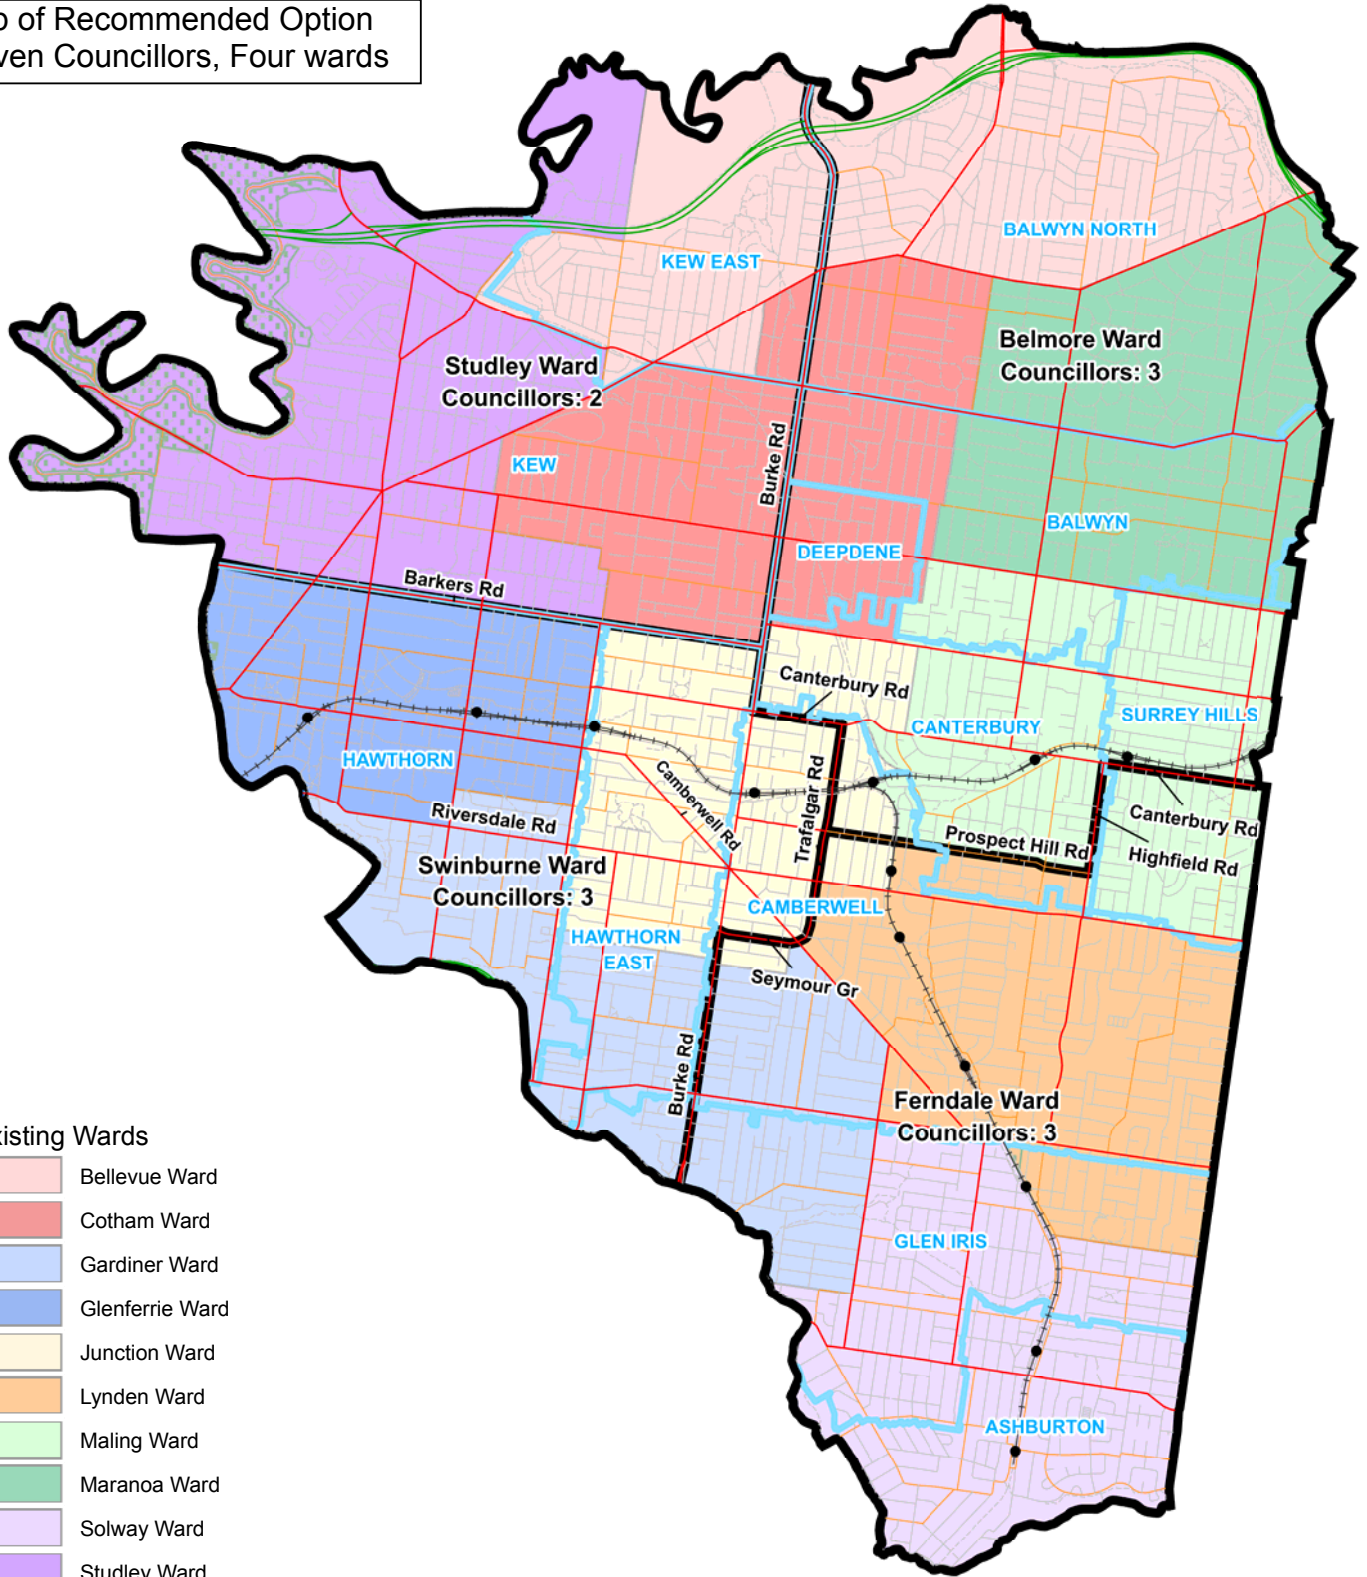

Boroondara City Council

Map of Recommended Option
Eleven Councillors, Four wards

Existing Wards

- Bellevue Ward
- Cotham Ward
- Gardiner Ward
- Glenferrie Ward
- Junction Ward
- Lynden Ward
- Maling Ward
- Maranoa Ward
- Solway Ward
- Studley Ward

Map Symbols

- Freeway
- Main Road
- Collector Road
- Road
- Unsealed Road
- Railway Line
- River/Creek
- Park/Reserve
- Lake
- Locality Boundary

Name	Councillors	Electors*	Deviation	Area_sq_km
Belmore	3	37,274	+2.49%	18.97
Ferndale	3	35,737	-1.74%	15.77
Studley	2	24,822	+2.37%	14.56
Swinburne	3	35,524	-2.33%	10.86
Total	11	133,357	-2.33% - +2.49	60.16
Average		33,339		15.04

*Elector numbers at 22nd Nov 2018