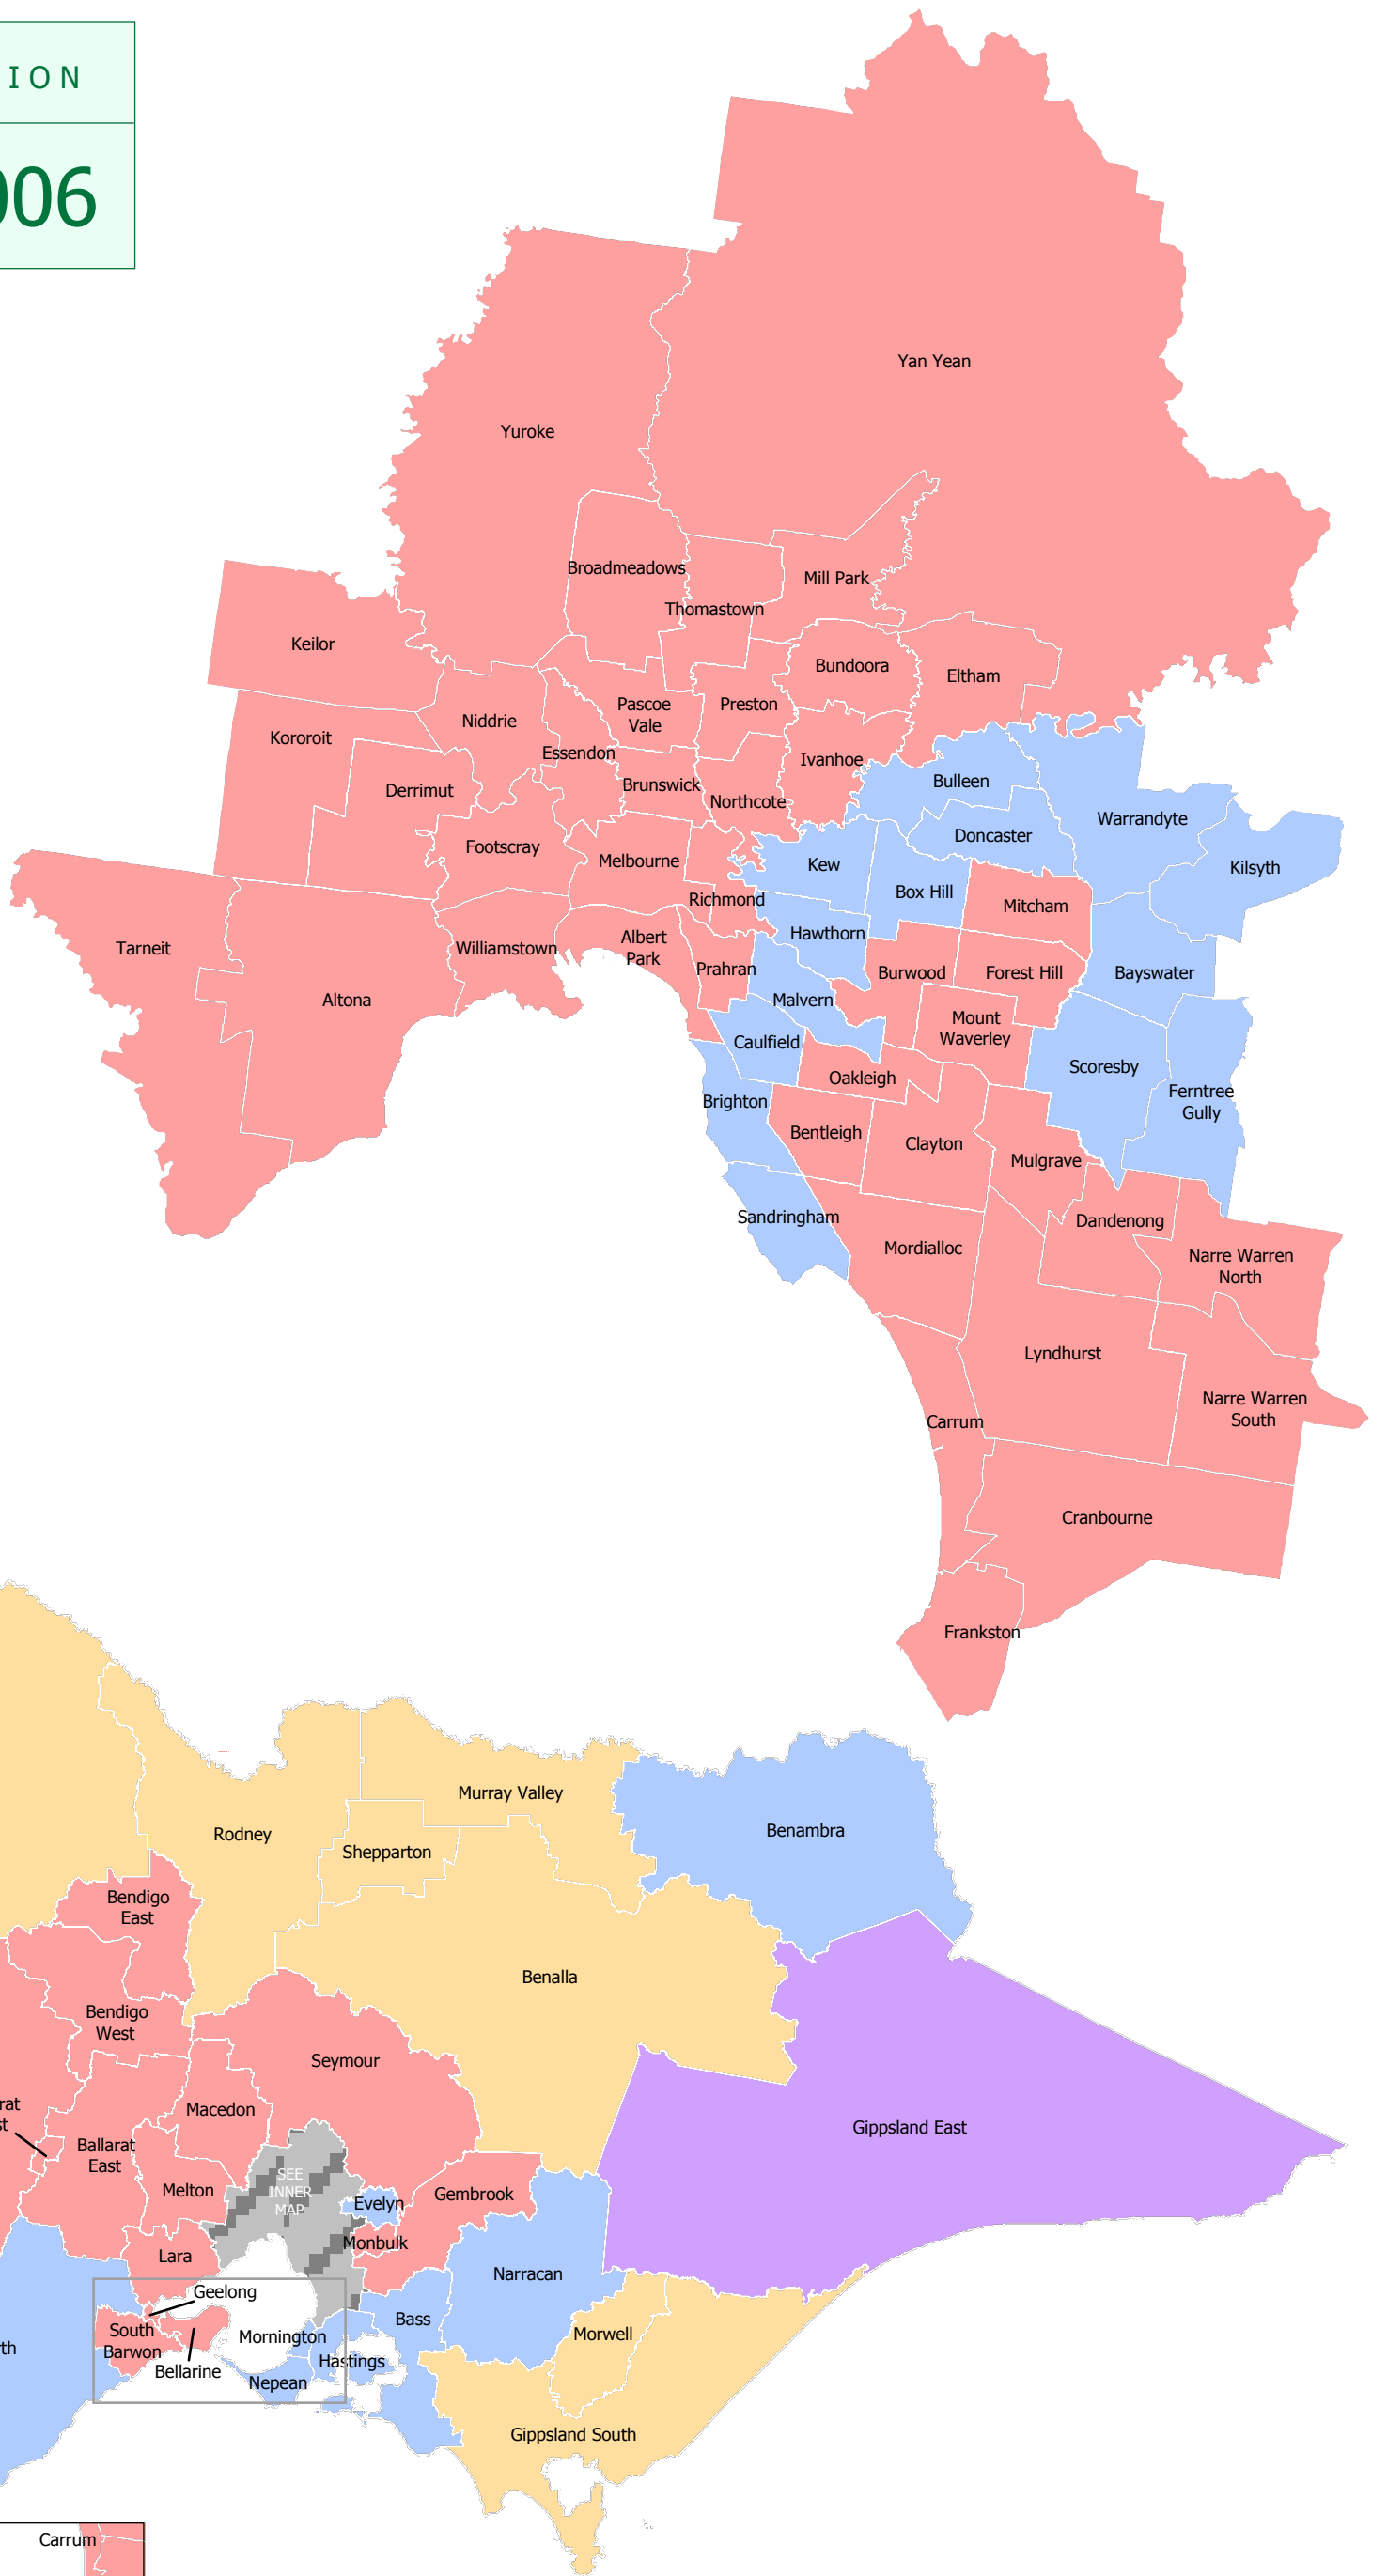

VICTORIAN STATE ELECTION

Legislative Assembly Results
LOWER HOUSE DISTRICTS

2006

Legend

-  Australian Labor Party
-  Liberal Party
-  National Party
-  Independent

Peninsula Map

Map prepared by the Victorian Electoral Commission
Vicmap spatial data provided by Department of Sustainability and Environment
Parks digital data used with the permission of Parks Victoria
Copyright © 2006 - State Government Victoria