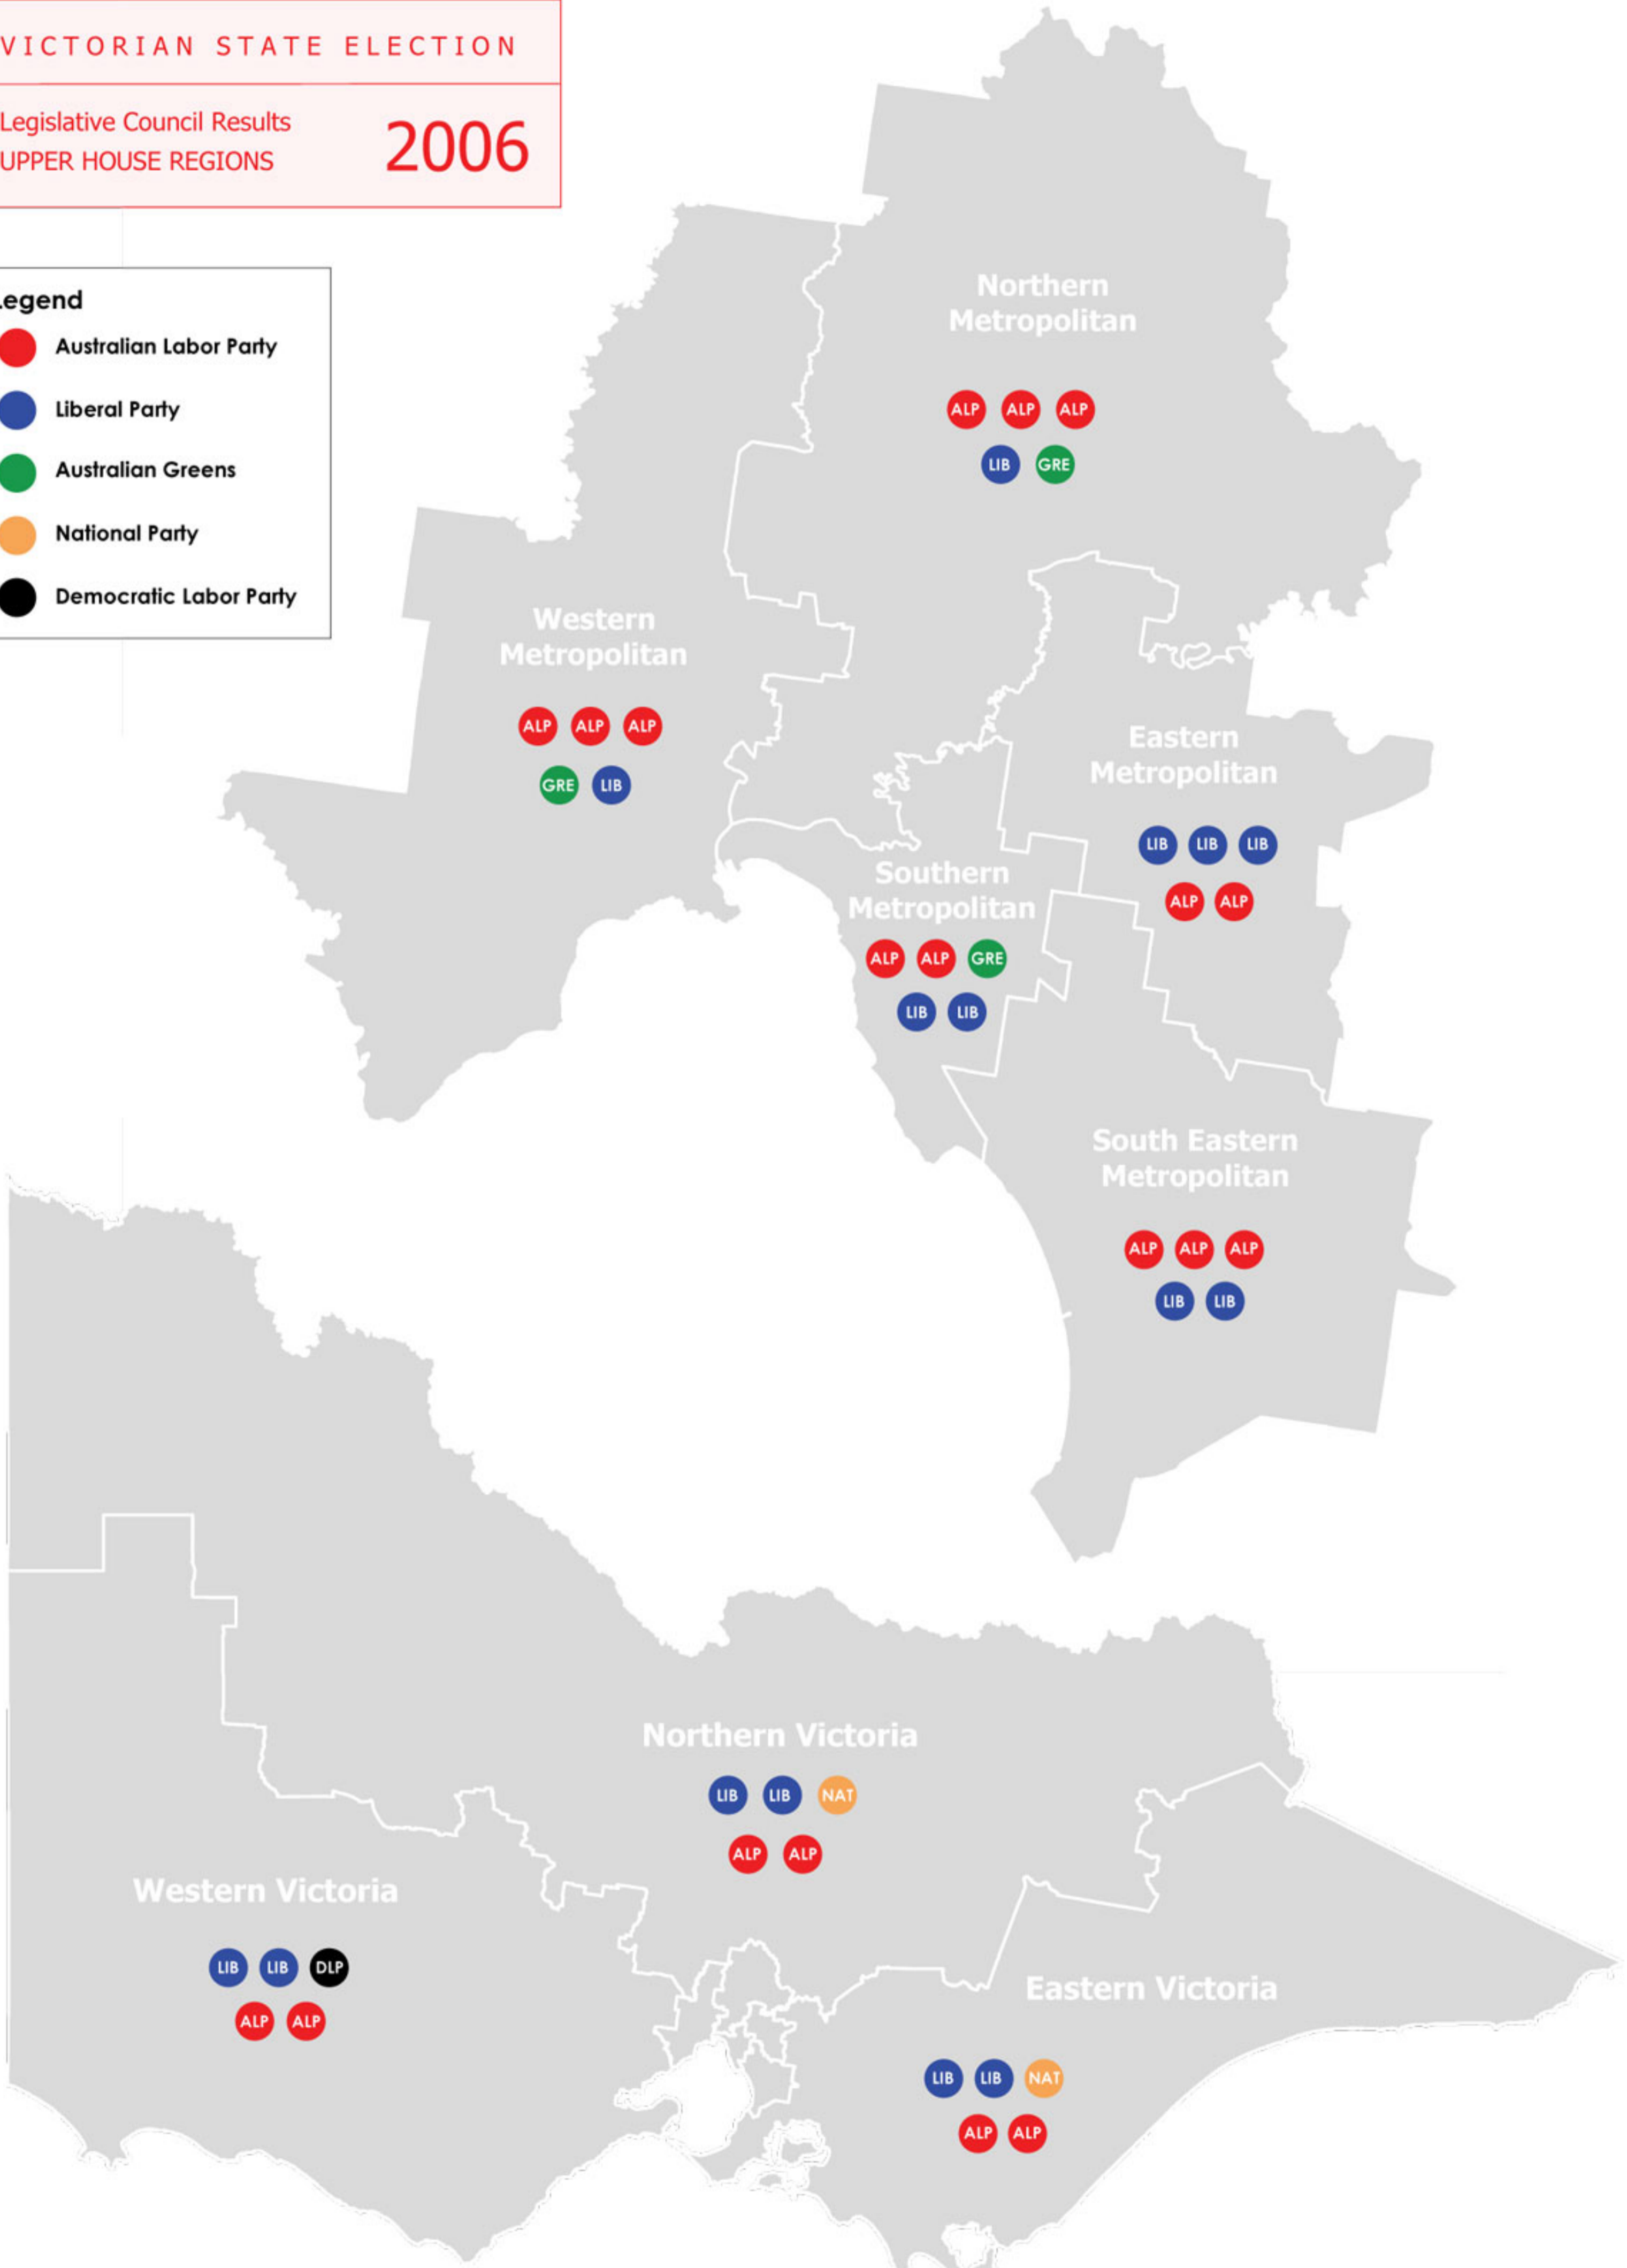

VICTORIAN STATE ELECTION

Legislative Council Results
UPPER HOUSE REGIONS

2006

Legend

- Australian Labor Party
- Liberal Party
- Australian Greens
- National Party
- Democratic Labor Party

Map prepared by the Victorian Electoral Commission
Vicmap spatial data provided by Department of Sustainability and Environment
Parks digital data used with the permission of Parks Victoria
Copyright © 2006 - State Government Victoria