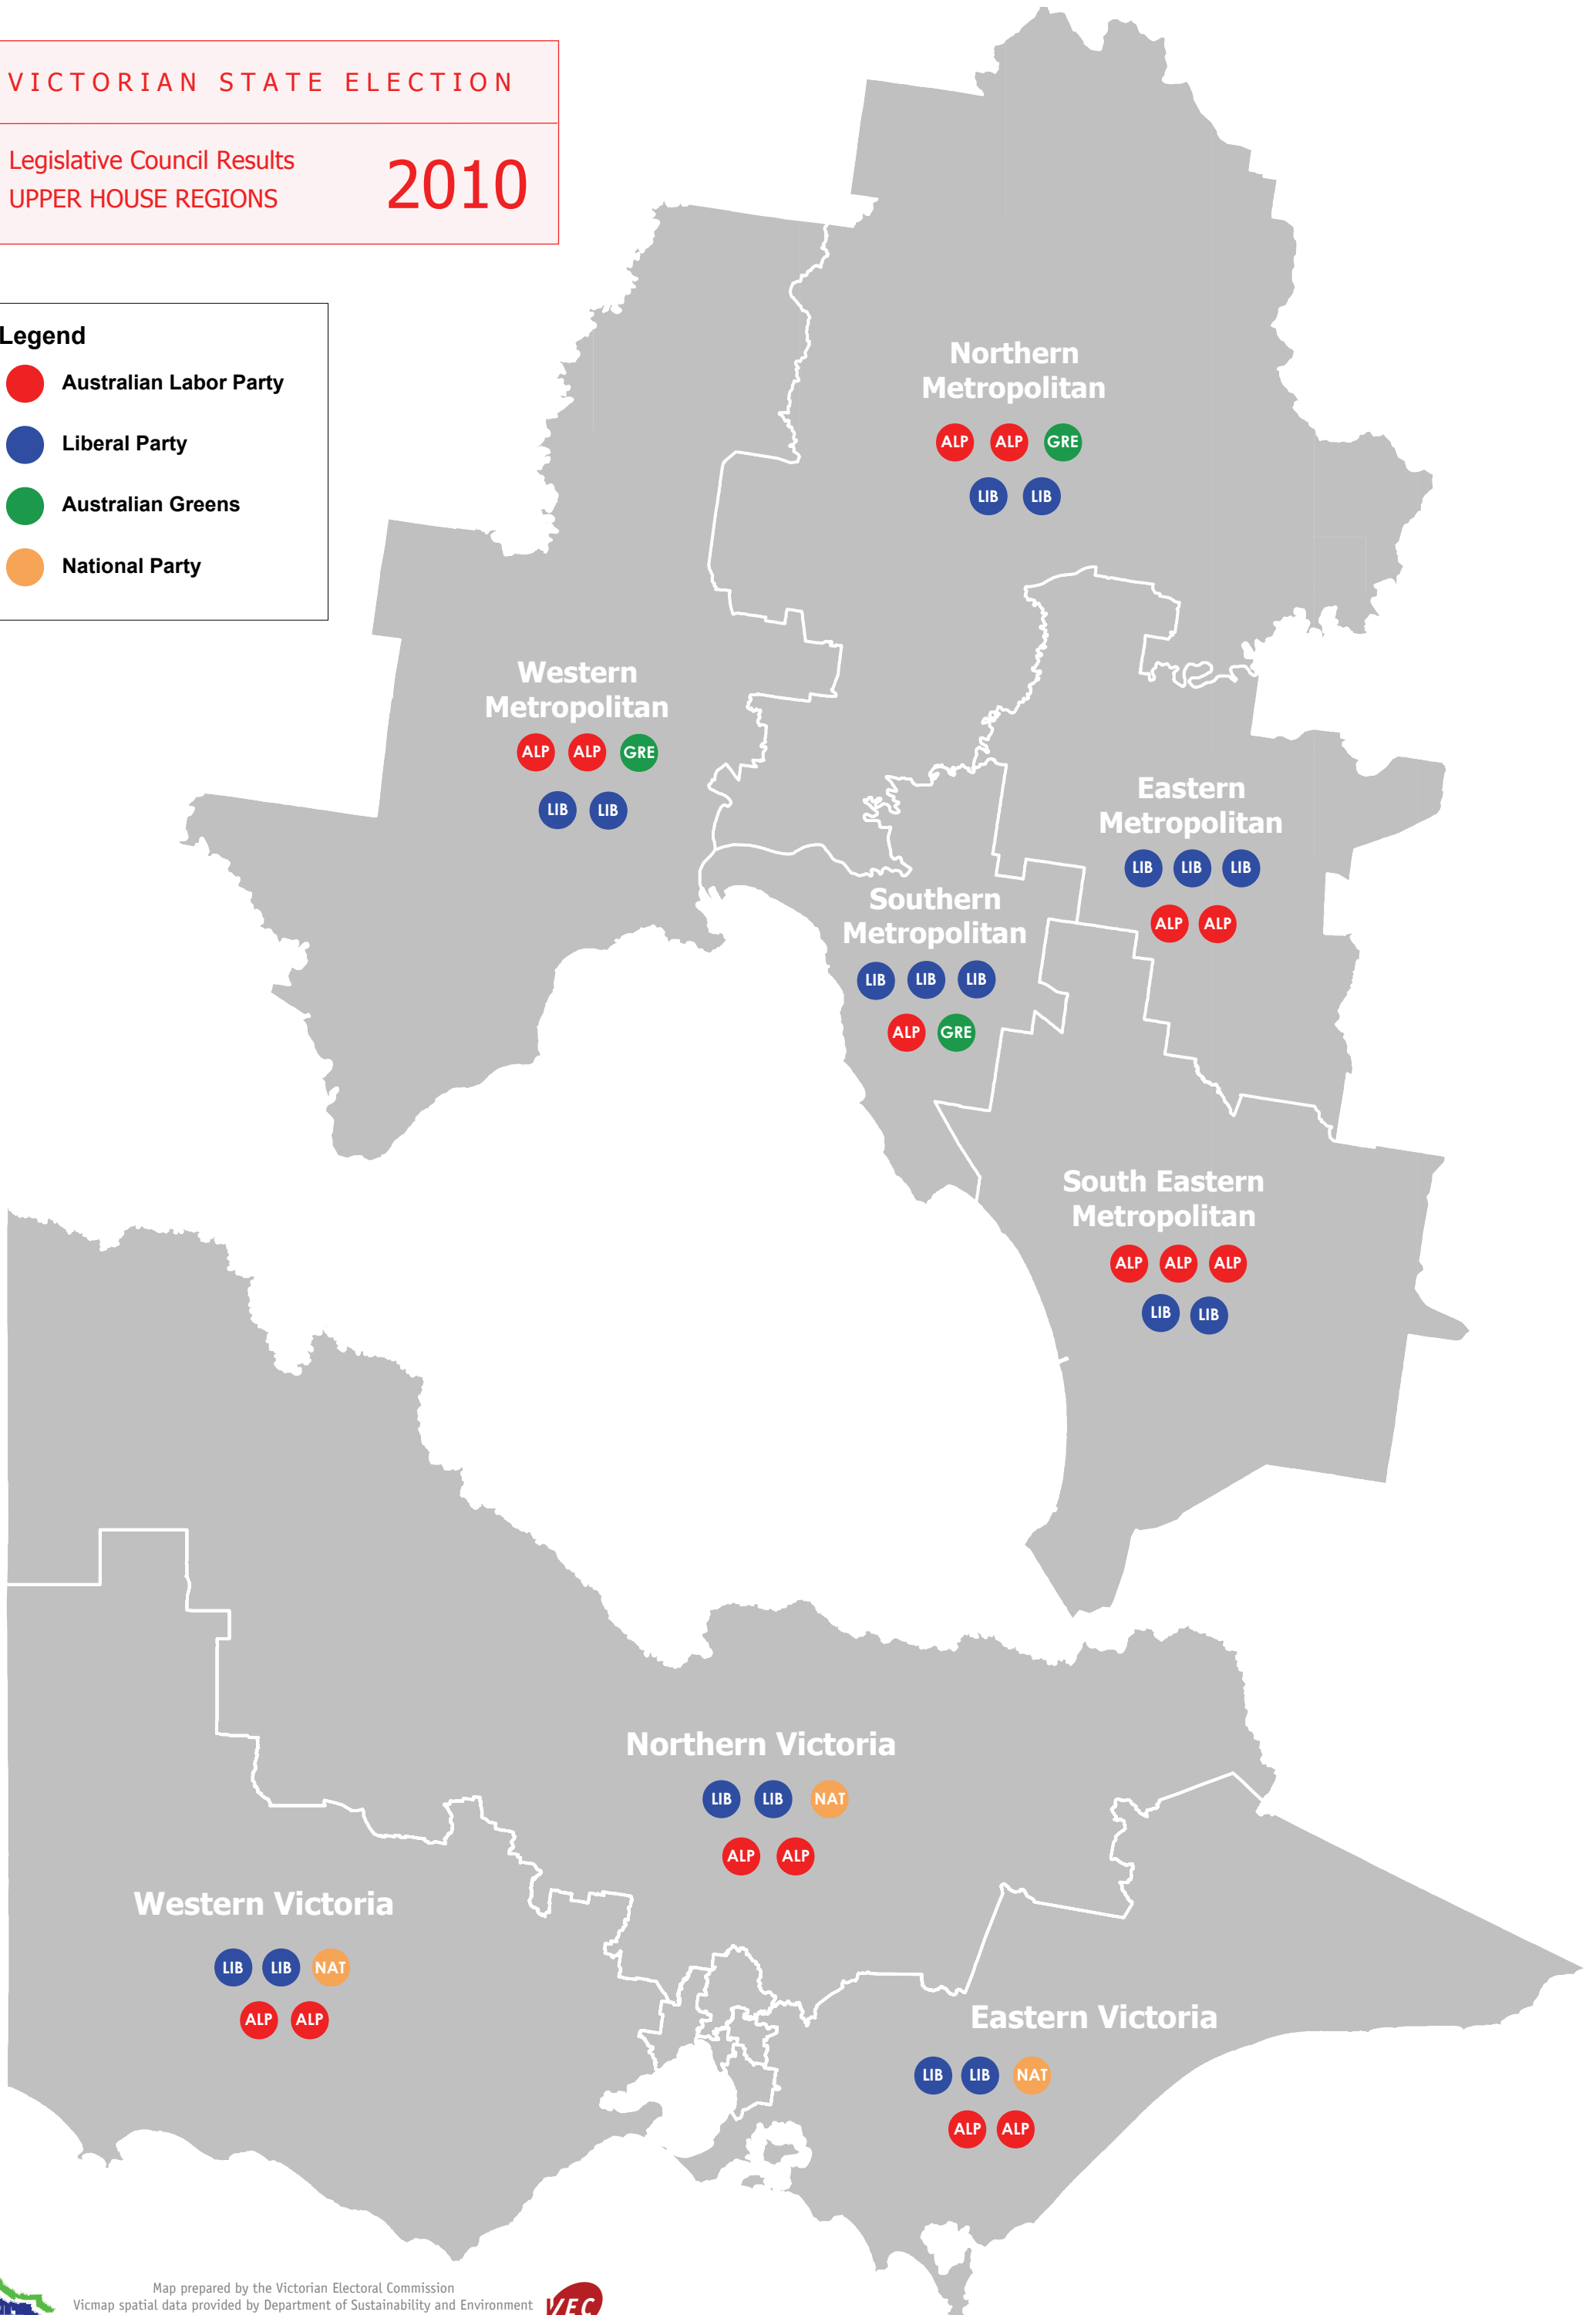

VICTORIAN STATE ELECTION

Legislative Council Results
UPPER HOUSE REGIONS

2010

Legend

- Australian Labor Party
- Liberal Party
- Australian Greens
- National Party

Map prepared by the Victorian Electoral Commission
Vicmap spatial data provided by Department of Sustainability and Environment
Parks digital data used with the permission of Parks Victoria
Copyright © 2010 - State Government Victoria

Disclaimer: This content is provided for information purposes only. While every effort has been made to ensure accuracy and authenticity of the content, the Victorian Government does not accept any liability to any person for the information provided