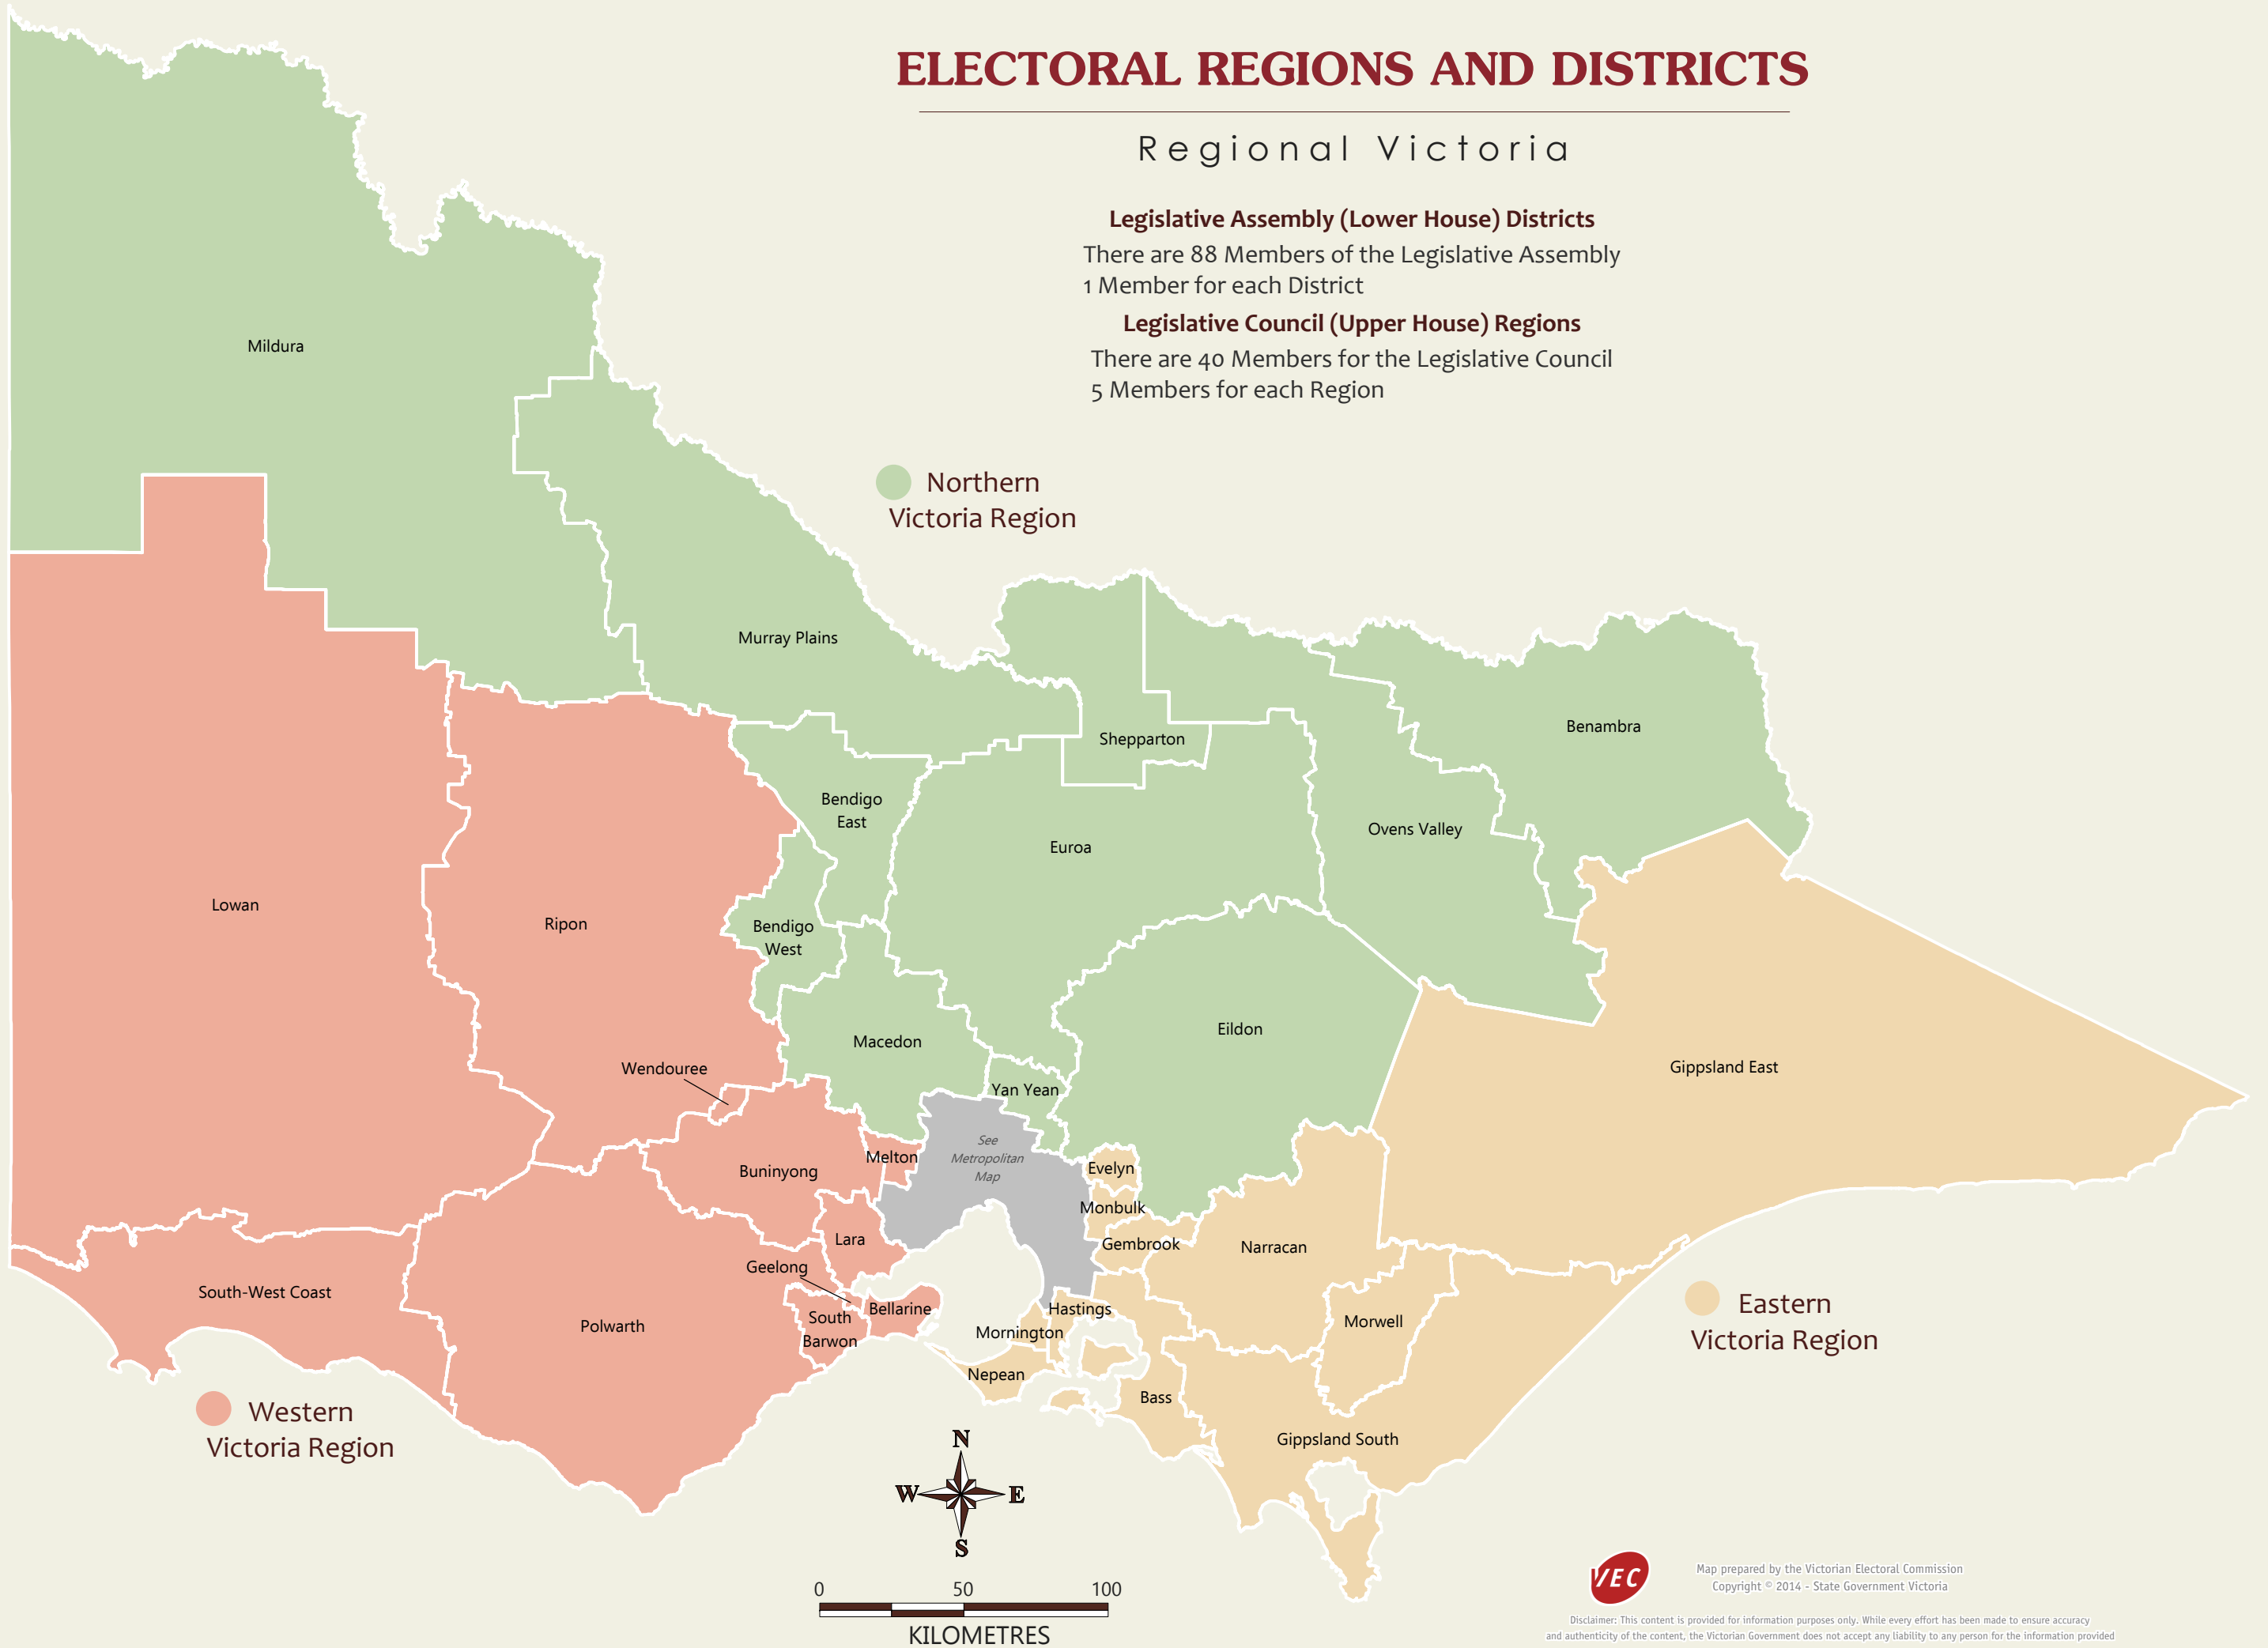

# ELECTORAL REGIONS AND DISTRICTS

## Regional Victoria

### Legislative Assembly (Lower House) Districts

There are 88 Members of the Legislative Assembly  
1 Member for each District

### Legislative Council (Upper House) Regions

There are 40 Members for the Legislative Council  
5 Members for each Region

Map prepared by the Victorian Electoral Commission  
Copyright © 2014 - State Government Victoria